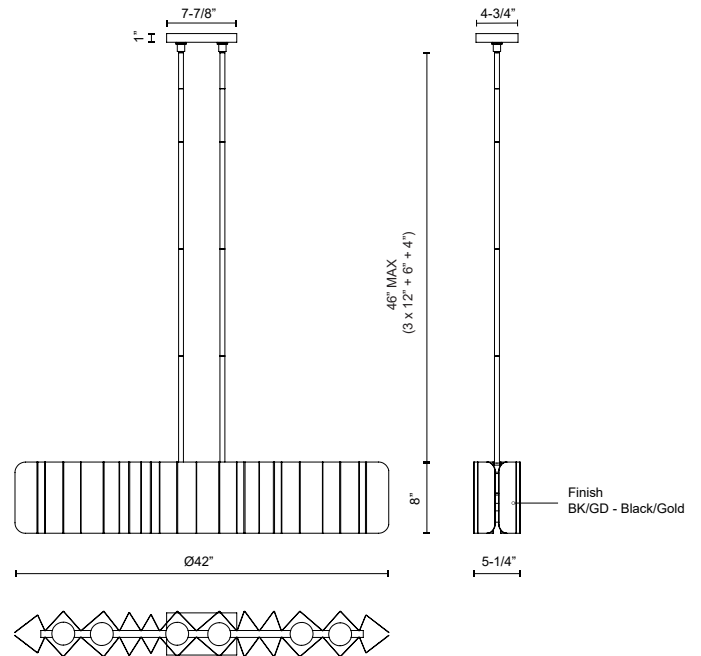

AKIRA LP58042

PENDANTS

PROJECT

LP58042-BK/GD
Black/Gold

SPECIFICATION DETAILS

Fixture Dimensions	L42" x W5-1/4" x H8"
Lamp Type	Incandescent, A19, Medium Base
Wattage	6 x 60W
Voltage	120V
Adjustable	Yes
Rod Length	46" Max (6x12" + 2x6" + 2x4")
Minimum Hang Height	16"
Sloped Ceiling Adaptable	Yes, Up to 18 Degrees
Location	Dry
Bulbs Included	No
Illumination Direction	Up/Down
Canopy Dimensions	L7-7/8" x W4-3/4" x H1"

* For custom options, consult factory for details.

* For warranty information, please visit www.kuzcolighting.com/warranty

DESCRIPTION

For those who love texture and movement, the Akira Collection is sure to please. Folded black metal with a brush gold interior sets the tone in this modern artistic lighting element. Whether you're looking for a statement piece for a small space or a focal point made for sparking conversation, the various options in the Akira family are perfect. Each variation is socket based to easily choose a color temperature that fits your space and mood.