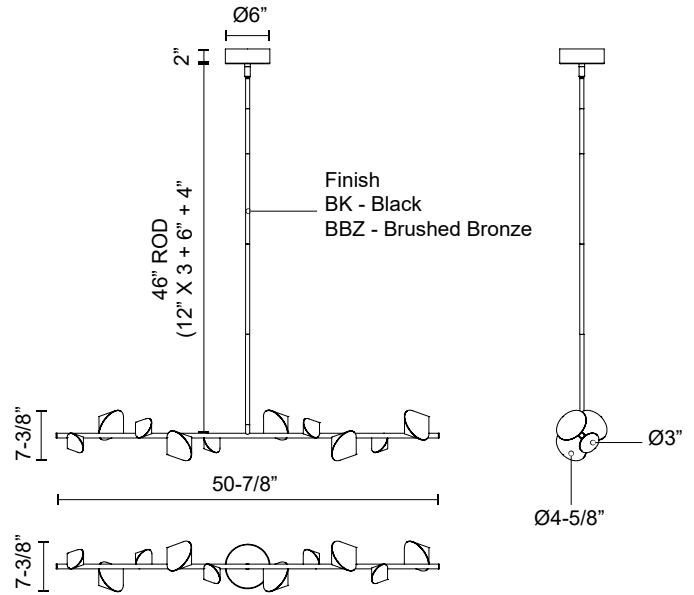

LP50851-BBZ
Brushed Bronze

LP50851-BK
Black

SPECIFICATION DETAILS

* For custom options, consult factory for details.

Fixture Dimensions	L50-7/8" x W7-3/8 x H7-3/8"
Light Source	LED with DC Driver
Wattage	30W
Total Lumens	2550lm
Delivered Lumens	1200lm
Voltage	120V
Color Temperature	3000K
CRI (Ra)	90CRI
Optional Color Temps	2700K - 5000K Available, Minimum Order Quantities Apply
LED Rated Life	50,000 hours
Dimming	100% - 10%, TRIAC or ELV Dimmer (Not Included)
Adjustable	Yes
Rod Length	46" Max (3x12" + 1x6" + 1x4")
Wire Length	60"
Minimum Hang Height	15"
Diffuser Details	Interior Sandblasted Acrylic
Location	Dry
Warranty	5 Years
Canopy Dimensions	D6" x H2"