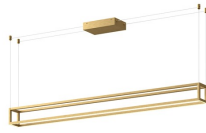

PLAZA
LP45560-UNV
PENDANTS

PROJECT

LP45560-BK-UNV
Black

LP45560-BN-UNV
Brushed Nickel

LP45560-WH-UNV
White

LP45560-BG-UNV
Brushed Gold

SPECIFICATION DETAILS

Fixture Dimensions	L59-1/8" x W4-5/8" x H4-5/8"
Light Source	LED with DC Driver
Wattage	80W
Total Lumens	6550lm
Delivered Lumens	2800lm*
Voltage	120-277V
Color Temperature	3000K
CRI (Ra)	90CRI
Optional Color Temps	2700K - 5000K Available, Minimum Order Quantities Apply
LED Rated Life	50,000 hours
Dimming	100% - 10%, TRIAC or ELV Dimmer (Not Included)
Diffuser Details	White Silicone
Adjustable	Yes
Wire Length	120" Max
Wire Type	BG, BN, WH - Clear; BK - Black
Minimum Hang Height	8"
Sloped Ceiling Adaptable	Yes
Location	Dry
Illumination Direction	Up/Down
CEC Title 24 JA8	Yes, JA8-2022
Canopy Dimensions	L9-7/8" x W6" x H2"
Paint Finish	BG01; BK02; BN01; WH02;

* For custom options, consult factory for details.

* For warranty information, please visit www.kuzcolighting.com/warranty

DESCRIPTION

The Plaza Collection is all about creating movement through lines and lighting. The unique aluminum frame is offered in 4 finishes that go well with any décor or style. These linear fixtures have inset polymeric opal diffusers that provide a glow of up and down light to illuminate your space and create a vibrant mood.