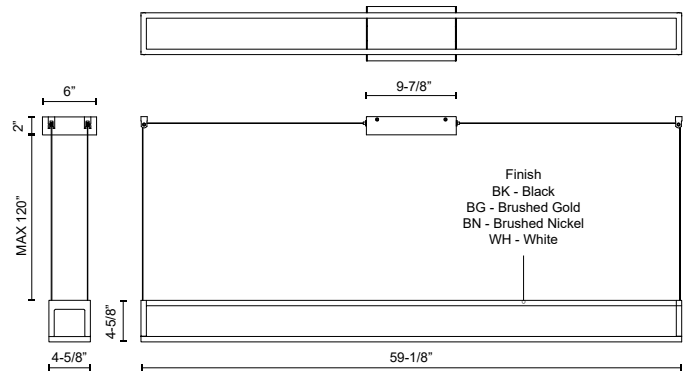

PLAZA
LP45560-UNV
PENDANTS

PROJECT

LP45560-BK-UNV
Black

LP45560-BN-UNV
Brushed Nickel

LP45560-WH-UNV
White

LP45560-BG-UNV
Brushed Gold

SPECIFICATION DETAILS

Fixture Dimensions	L59-1/8" x W4-5/8" x H4-5/8"
Light Source	LED with DC Driver
Wattage	80W
Total Lumens	6550lm
Delivered Lumens	2800lm*
Voltage	120-277V
Color Temperature	3000K
CRI (Ra)	90CRI
Optional Color Temps	2700K - 5000K Available, Minimum Order Quantities Apply
LED Rated Life	50,000 hours
Dimming	100% - 10%, TRIAC or ELV Dimmer (Not Included)
Diffuser Details	White Silicone
Adjustable	Yes
Wire Length	120" Max
Wire Type	BG, BN, WH - Clear; BK - Black
Minimum Hang Height	8"
Sloped Ceiling Adaptable	Yes
Location	Dry
Illumination Direction	Up/Down
CEC Title 24 JA8	Yes, JA8-2022
Canopy Dimensions	L9-7/8" x W6" x H2"
Paint Finish	BG01; BK02; BN01; WH02;

* For custom options, consult factory for details.

* For warranty information, please visit www.kuzcolighting.com/warranty

DESCRIPTION

The Plaza Collection is all about creating movement through lines and lighting. The unique aluminum frame is offered in 4 finishes that go well with any décor or style. These linear fixtures have inset polymeric opal diffusers that provide a glow of up and down light to illuminate your space and create a vibrant mood.