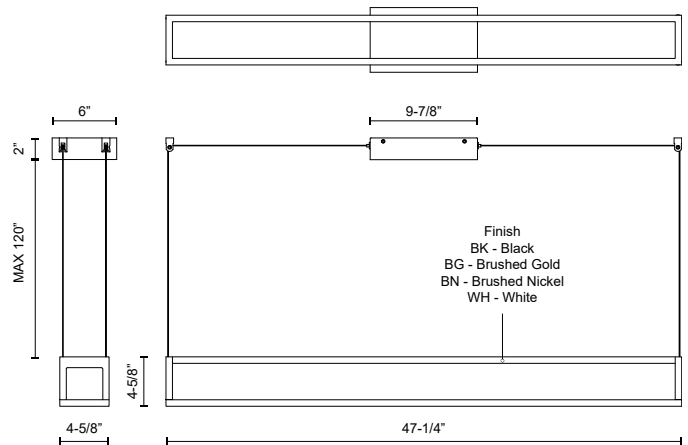

Fixture Dimensions	L47-1/4" x W4-5/8" x H4-5/8"
Light Source	LED with DC Driver
Wattage	65W
Total Lumens	5180lm
Delivered Lumens	2275lm*
Voltage	120-277V
Color Temperature	3000K
CRI (Ra)	90CRI
Optional Color Temps	2700K - 5000K Available, Minimum Order Quantities Apply
LED Rated Life	50,000 hours
Dimming	100% - 10%, TRIAC or ELV Dimmer (Not Included)
Diffuser Details	White Silicone
Adjustable	Yes
Wire Length	120" Max
Wire Type	BG, BN, WH - Clear; BK - Black
Minimum Hang Height	8"
Sloped Ceiling Adaptable	Yes
Location	Dry
Illumination Direction	Up/Down
Canopy Dimensions	L9-7/8" x W6" x H2"
Paint Finish	BG01; BK02; BN01; WH02;

* For custom options, consult factory for details.

* For warranty information, please visit www.kuzcolighting.com/warranty

DESCRIPTION

The Plaza Collection is all about creating movement through lines and lighting. The unique aluminum frame is offered in 4 finishes that go well with any décor or style. These linear fixtures have inset polymeric opal diffusers that provide a glow of up and down light to illuminate your space and create a vibrant mood.