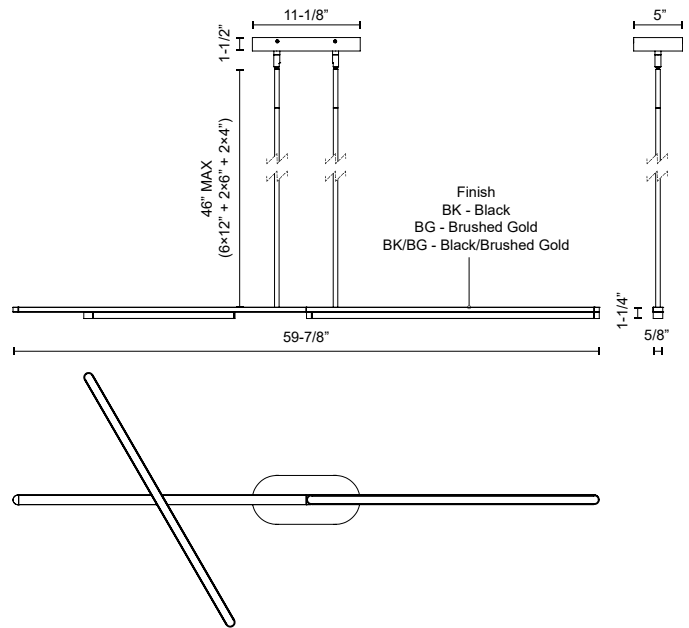

SHIFT LP28760

PENDANTS

PROJECT

SPECIFICATION DETAILS

Fixture Dimensions	L59-7/8" x W5/8" x H1-1/4"
Light Source	LED with DC Driver
Wattage	48W
Total Lumens	3830lm
Delivered Lumens	1475lm*
Voltage	120V
Color Temperature	3000K
CRI (Ra)	90CRI
Optional Color Temps	2700K - 5000K Available, Minimum Order Quantities Apply
LED Rated Life	50,000 hours
Dimming	100% - 10%, TRIAC or ELV Dimmer (Not Included)
Diffuser Details	White Acrylic
Adjustable	Yes
Rod Length	46" Max (6x12" + 2x6" + 2x4")
Minimum Hang Height	6"
Sloped Ceiling Adaptable	Yes, Up to 45 Degrees
Location	Dry
Illumination Direction	Down
CEC Title 24 JA8	Yes, JA8-2022
Canopy Dimensions	L11-1/8" x W5" x H1-1/2"

* For custom options, consult factory for details.

* For warranty information, please visit www.kuzcolighting.com/warranty

DESCRIPTION

A sleek, minimalistic approach to functionality, the Shift Collection is unparalleled. Boasting two impressive-sized options in two eye-catching finishes, this streamlined design isn't your average pendant light. With two fully adjustable light bars with frosted acrylic diffusers, the Shift family allows you to transform the lighting in your space as needed.

KUZCO

19054 28TH AVENUE
SURREY - BC V3Z 6M3
CANADA

WWW.KUZCOLIGHTING.COM

COMMENT