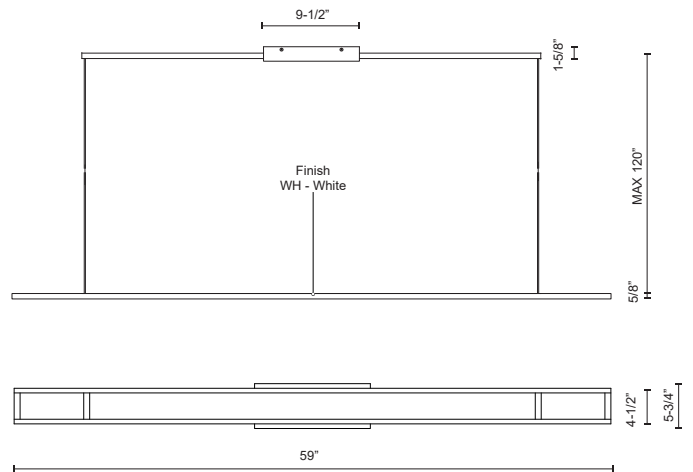

**GRID
LP20460
PENDANTS**

PROJECT

DESCRIPTION

Framed by a square profile perimeter a translucent radiant panel emits light both upward and downward. Utilizing modern edge lighting the Grid pendant maintains a sleek minimal thickness in contrast with the linear scale. Architectural and reductive the versatile fixture provides a refined accent for the contemporary context.

LP20460-WH
White

SPECIFICATION DETAILS

* For custom options, consult factory for details.

| | |
|-------------------------------|---|
| Fixture Dimensions | L59" x W4-1/2" x H5/8" |
| Light Source | LED with DC Driver |
| Wattage | 90W |
| Total Lumens | 7980lm |
| Delivered Lumens | WH-1660lm* |
| Voltage | 120V |
| Color Temperature | 3000K |
| CRI (Ra) | 90CRI |
| Optional Color Temps | 2700K - 5000K Available, Minimum Order Quantities Apply |
| LED Rated Life | 50,000 hours |
| Dimming | 100% - 10%, TRIAC or ELV Dimmer (Not Included) |
| Diffuser Details | Acrylic Light Guide |
| Adjustable | Yes |
| Wire Length | 120" Max |
| Wire Type | Color Matching Coaxial Wire |
| Location | Dry |
| Warranty | 5 Years |
| Illumination Direction | Up and Down |
| Canopy Dimensions | L9-1/2"x W5-3/4"x H1-5/8" |