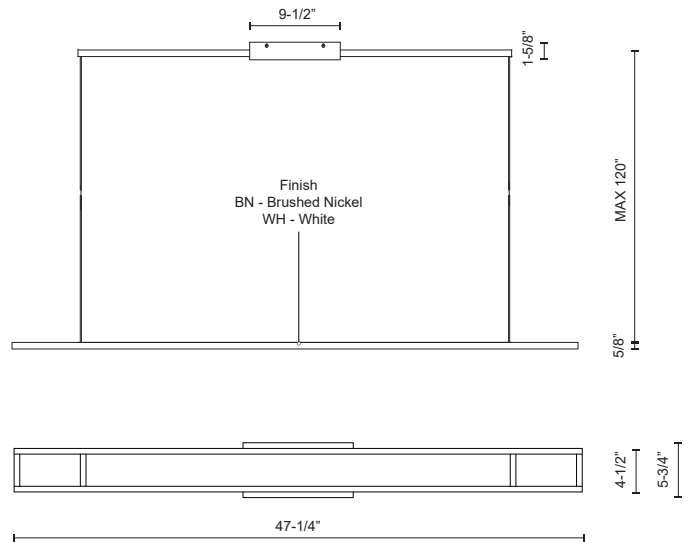

GRID LP20448

PENDANTS

PROJECT

DESCRIPTION

Framed by a square profile perimeter a translucent radiant panel emits light both upward and downward. Utilizing modern edge lighting the Grid pendant maintains a sleek minimal thickness in contrast with the linear scale. Architectural and reductive the versatile fixture provides a refined accent for the contemporary context.

LP20448-BN
Brushed Nickel

LP20448-WH
White

SPECIFICATION DETAILS

* For custom options, consult factory for details.

Fixture Dimensions	L47-1/4" x W4-1/2" x H5/8"
Light Source	LED with DC Driver
Wattage	73W
Total Lumens	6300lm
Delivered Lumens	BN-1100lm*; WH-1310lm*;
Voltage	120V
Color Temperature	3000K
CRI (Ra)	90CRI
Optional Color Temps	2700K - 5000K Available, Minimum Order Quantities Apply
LED Rated Life	50,000 hours
Dimming	100% - 10%, TRIAC or ELV Dimmer (Not Included)
Diffuser Details	Acrylic Light Guide
Adjustable	Yes
Wire Length	120" Max
Wire Type	Color Matching Coaxial Wire
Location	Dry
Warranty	5 Years
Illumination Direction	Up and Down
Canopy Dimensions	L9-1/2"x W5-3/4"x H1-5/8"