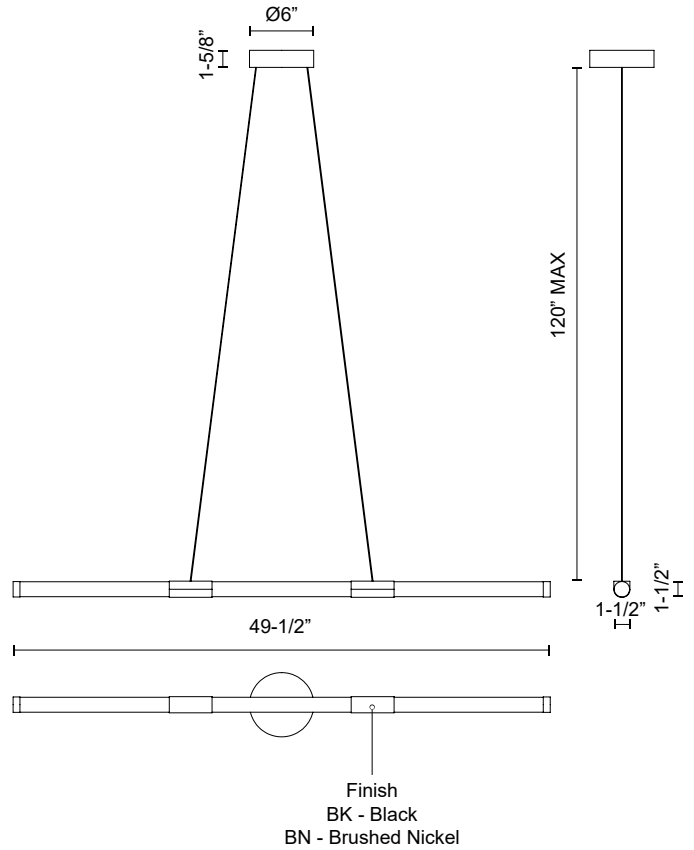

AKARI
LP18648
PENDANTS

PROJECT

SPECIFICATION DETAILS

Fixture Dimensions	L49-1/2" x W1-1/2" x H1-1/2"
Light Source	LED with DC Driver
Wattage	40W
Total Lumens	3060lm
Delivered Lumens	2160lm*
Voltage	120V
Color Temperature	3000K
CRI (Ra)	90CRI
Optional Color Temps	2700K - 5000K Available, Minimum Order Quantities Apply
LED Rated Life	50,000 hours
Dimming	100% - 10%, TRIAC or ELV Dimmer (Not Included)
Diffuser Details	Frosted acrylic diffuser
Adjustable	Yes
Wire Length	120" Max
Wire Type	BK - Black Wire; BN - Clear Wire;
Minimum Hang Height	16"
Sloped Ceiling Adaptable	Yes
Location	Dry
CEC Title 24 JA8	Yes, JA8-2022
Energy Star Certified	Energy Star Compliant
Canopy Dimensions	D6" x H1-5/8"
Paint Finish	BK02; BN01;

* For custom options, consult factory for details.

* For warranty information, please visit www.kuzcolighting.com/warranty

DESCRIPTION

Akari keeps true to its most minimal yet sleek form with metallic finishes, with all eyes on the bars of illumination. This collection fits almost any design and styling needs. Available in Brushed Nickel and Black finishes.

KUZCO

CANADA: 19054 28TH AVENUE - SURREY, BC V3Z 6M3
USA: 3035 E. LONE MOUNTAIN ROAD - LAS VEGAS, NV 89081

WWW.KUZCOLIGHTING.COM

© 2021 KUZCO LIGHTING. ALL RIGHTS RESERVED.

COMMENT