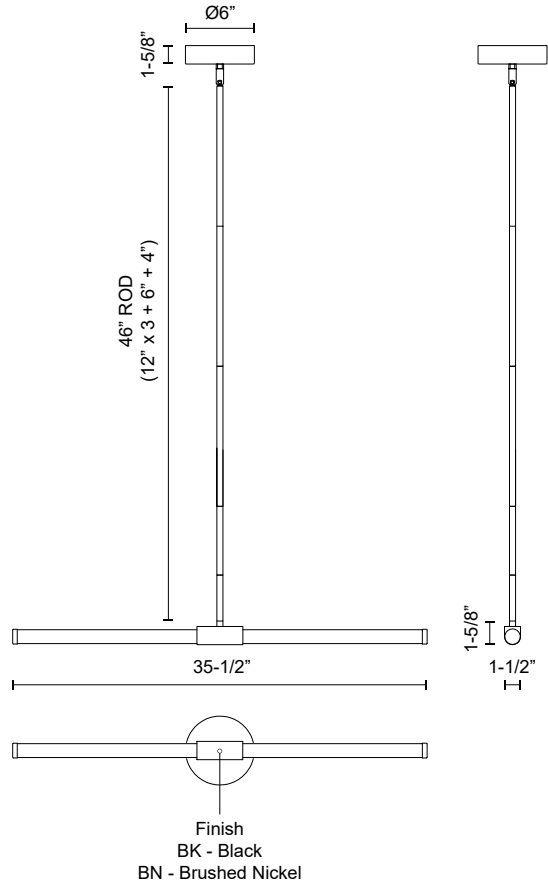

KUZCO

CANADA: 19054 28TH AVENUE - SURREY, BC V3Z 6M3
USA: 3035 E. LONE MOUNTAIN ROAD - LAS VEGAS, NV 89081

WWW.KUZCOLIGHTING.COM

© 2021 KUZCO LIGHTING. ALL RIGHTS RESERVED.

COMMENT