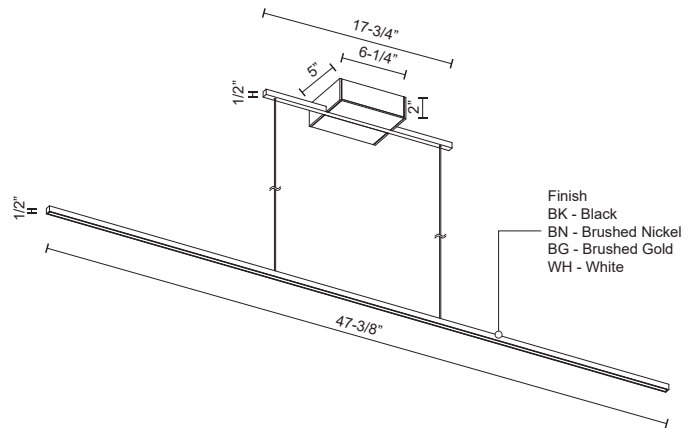

VEGA MINOR LP18248

PENDANTS

PROJECT

SPECIFICATION DETAILS

Fixture Dimensions	L47-3/8" x W1/2" x H1/2"
Light Source	LED with DC Driver
Wattage	35W
Total Lumens	2800lm
Delivered Lumens	BK-930lm; BN-1561lm; WH-1848lm;
Voltage	120V
Color Temperature	3000K
CRI (Ra)	90CRI
Optional Color Temps	2700K - 5000K Available, Minimum Order Quantities Apply
LED Rated Life	50,000 hours
Dimming	100% - 10%, TRIAC or ELV Dimmer (Not Included)
Diffuser Details	White Acrylic Diffuser
Adjustable	Yes
Wire Length	120" Max
Wire Type	BG, BN - Clear Coaxial Wire; BK - Black Coaxial Wire; WH - White Coaxial Wire;
Sloped Ceiling Adaptable	Yes
Location	Dry
CEC Title 24 JA8	Yes, JA8-2022
Canopy Dimensions	L6-1/4" x W5" x H2"

* For custom options, consult factory for details.

* For warranty information, please visit www.kuzcolighting.com/warranty

DESCRIPTION

Following the success of the Vega family is the next evolution of the line, Vega Minor. The diminutive square linear profile envelops and radiates a soft uniform light in a diverse spectrum of lengths and unique configurations. Refined details with crafted finishes augment the reductive silhouette of the expanded collection.

Finish
BK - Black
BN - Brushed Nickel
BG - Brushed Gold
WH - White

KUZCO

19054 28TH AVENUE
SURREY - BC V3Z 6M3
CANADA

WWW.KUZCOLIGHTING.COM

COMMENT