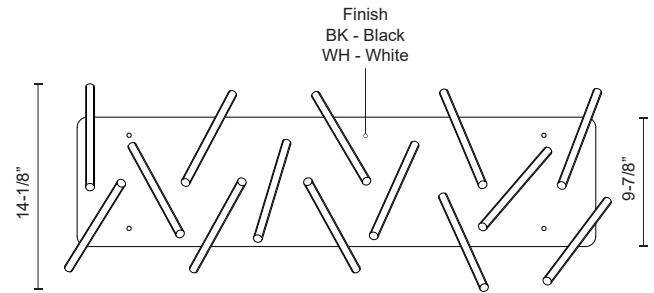

CHUTE LP14840 PENDANTS

PROJECT

LP14840-WH
White

LP14840-BK
Black

SPECIFICATION DETAILS

Fixture Dimensions	L42" x W14-1/8" x H14"
Light Source	LED with DC Driver
Wattage	96W
Total Lumens	7820lm
Delivered Lumens	BK-4140lm; WH-5060lm;
Voltage	120V
Color Temperature	3000K
CRI (Ra)	90CRI
Optional Color Temps	2700K - 5000K Available, Minimum Order Quantities Apply
LED Rated Life	50,000 hours
Dimming	100% - 10%, TRIAC or ELV Dimmer (Not Included)
Diffuser Details	White Acrylic Diffuser
Adjustable	Yes
Wire Length	120" Max
Wire Type	Clear Coaxial Wire
Sloped Ceiling Adaptable	Yes
Location	Dry
Canopy Dimensions	L39-3/8" x W9-7/8" x H1-3/4"

* For custom options, consult factory for details.

* For warranty information, please visit www.kuzcolighting.com/warranty

DESCRIPTION

The primary component of the Chute series is a slim round rod illuminated along the entirety of its length. The opal silicon diffuser radiates soft LED light outward from the axis of the lamps and completes the cylindrical shape. Used in angled repetition the fixture becomes increasingly energetic creating a field of radiant floating lines. Individual height adjustment of the various linear elements allows for user customization and an abundance of potential compositions. Available in several sizes and multiple finishes.