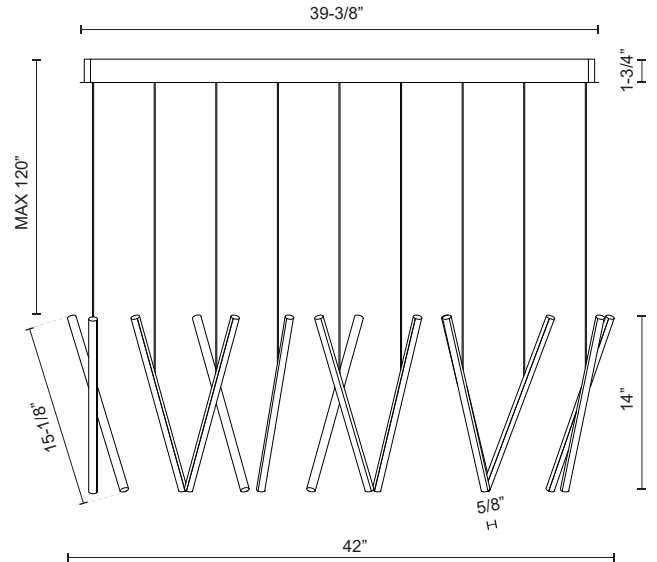

CHUTE LP14840 PENDANTS

PROJECT

LP14840-WH
White

LP14840-BK
Black

SPECIFICATION DETAILS

Fixture Dimensions	L42" x W14-1/8" x H14"
Light Source	LED with DC Driver
Wattage	96W
Total Lumens	7820lm
Delivered Lumens	BK-4140lm; WH-5060lm;
Voltage	120V
Color Temperature	3000K
CRI (Ra)	90CRI
Optional Color Temps	2700K - 5000K Available, Minimum Order Quantities Apply
LED Rated Life	50,000 hours
Dimming	100% - 10%, TRIAC or ELV Dimmer (Not Included)
Diffuser Details	White Acrylic Diffuser
Adjustable	Yes
Wire Length	120" Max
Wire Type	Clear Coaxial Wire
Sloped Ceiling Adaptable	Yes
Location	Dry
Canopy Dimensions	L39-3/8" x W9-7/8" x H1-3/4"

* For custom options, consult factory for details.

* For warranty information, please visit www.kuzcolighting.com/warranty

DESCRIPTION

The primary component of the Chute series is a slim round rod illuminated along the entirety of its length. The opal silicon diffuser radiates soft LED light outward from the axis of the lamps and completes the cylindrical shape. Used in angled repetition the fixture becomes increasingly energetic creating a field of radiant floating lines. Individual height adjustment of the various linear elements allows for user customization and an abundance of potential compositions. Available in several sizes and multiple finishes.