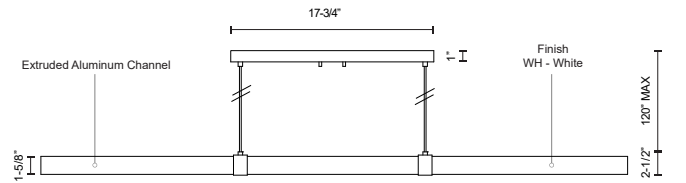

**ALPHA
LP11252
PENDANTS**

PROJECT

DESCRIPTION

Clean, crisp design this linear pendant hangs from two points in the middle of the extruded aluminum channel. Its polymeric diffuser ensures even downward light distribution, never a glare. Customs options also available.

SPECIFICATION DETAILS

* For custom options, consult factory for details.

Fixture Dimensions	L51-1/4" x W1-1/2" x H2-1/2"
Light Source	AC LED Module
Wattage	29W
Total Lumens	2400lm
Delivered Lumens	WH-1410lm
Voltage	120V
Color Temperature	3000K
CRI (Ra)	90CRI
Optional Color Temps	2700K - 5000K Available, Minimum Order Quantities Apply
LED Rated Life	50,000 hours
Dimming	100% - 10%, ELV Dimmer (Not Included)
Diffuser Details	White Acrylic Diffuser
Adjustable	Yes
Wire Length	120" Max
Wire Type	Clear SSL Wire
Location	Dry
Warranty	5 Years
Canopy Dimensions	L17-3/4" x W4-1/2" x H1"
Finish Option(s)	White