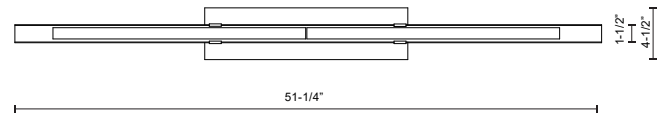

**ALPHA
LP11252
PENDANTS**

PROJECT

DESCRIPTION

Clean, crisp design this linear pendant hangs from two points in the middle of the extruded aluminum channel. Its polymeric diffuser ensures even downward light distribution, never a glare. Customs options also available.

SPECIFICATION DETAILS

* For custom options, consult factory for details.

Fixture Dimensions	L51-1/4" x W1-1/2" x H2-1/2"
Light Source	AC LED Module
Wattage	29W
Total Lumens	2400lm
Delivered Lumens	WH-1410lm
Voltage	120V
Color Temperature	3000K
CRI (Ra)	90CRI
Optional Color Temps	2700K - 5000K Available, Minimum Order Quantities Apply
LED Rated Life	50,000 hours
Dimming	100% - 10%, ELV Dimmer (Not Included)
Diffuser Details	White Acrylic Diffuser
Adjustable	Yes
Wire Length	120" Max
Wire Type	Clear SSL Wire
Location	Dry
Warranty	5 Years
Canopy Dimensions	L17-3/4" x W4-1/2" x H1"
Finish Option(s)	White