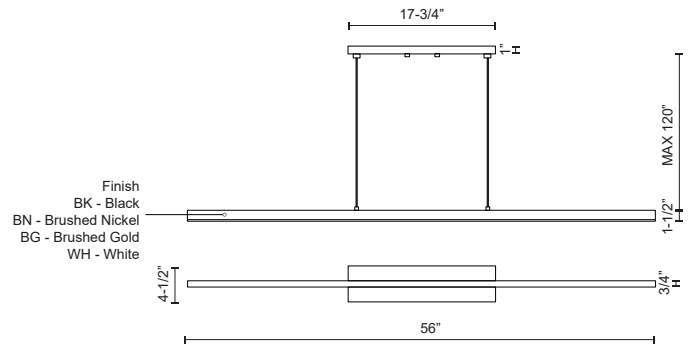

VEGA LP10356

PENDANTS

PROJECT

LP10356-BK
Black

LP10356-BG
Brushed Gold

LP10356-BN
Brushed Nickel

LP10356-WH
White

SPECIFICATION DETAILS

Fixture Dimensions	L56" x W3/4" x H1-1/2"
Light Source	AC LED Module
Wattage	38W
Total Lumens	2990lm
Delivered Lumens	BK-1313lm; BN-2009lm; WH-2209lm;
Voltage	120V
Color Temperature	3000K
CRI (Ra)	90CRI
Optional Color Temps	2700K - 5000K Available, Minimum Order Quantities Apply
LED Rated Life	50,000 hours
Dimming	100% - 10%, ELV Dimmer (Not Included)
Diffuser Details	White Acrylic Diffuser
Adjustable	Yes
Wire Length	120" Max
Wire Type	Clear SSL Wire
Sloped Ceiling Adaptable	Yes
Location	Dry
CEC Title 24 JA8	Yes, JA8-2022
Canopy Dimensions	L17-3/4" x W4-1/2" x H1"

* For custom options, consult factory for details.

* For warranty information, please visit www.kuzcolighting.com/warranty

DESCRIPTION

Slim state-of-the-art linear LED pendant brings sophistication to any room it is installed in. Available in brushed nickel, brushed gold, black, and white metal finishes with full length linear frosted acrylic diffuser which when lit diffuses the light evenly below. Provided with our powerful 120V AC LED technology, Available in two different sizes and wall sconces, see series for more details.