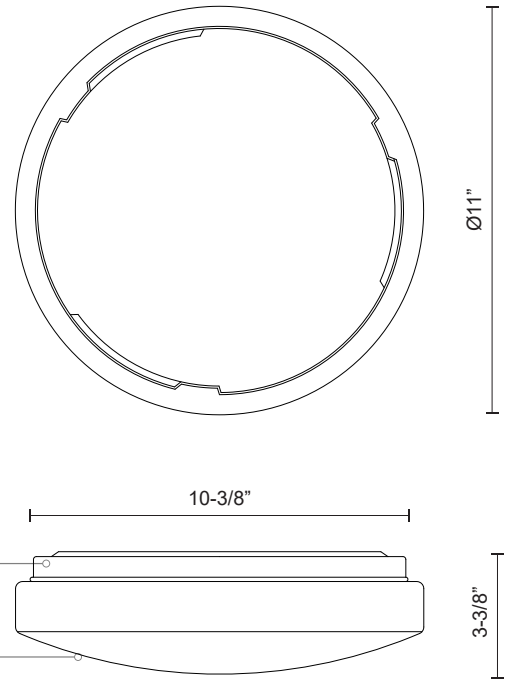

COLLINS FM9711

ON SALE

PROJECT

DESCRIPTION

Single LED flush mount ceiling fixture with round white opal acrylic. Metal details in silver and is equipped with our powerful 120V AC LED technology

SPECIFICATION DETAILS

* For custom options, consult factory for details.

Fixture Dimensions	D11" x H3-3/8"
Light Source	AC LED Module
Wattage	17W
Total Lumens	1300lm
Delivered Lumens	868lm
Voltage	120V
Color Temperature	3000K
CRI (Ra)	90CRI
Optional Color Temps	2700K - 5000K Available, Minimum Order Quantities Apply
LED Rated Life	50,000 hours
Dimming	100% - 10%, ELV Dimmer (Not Included)
Diffuser Details	White Acrylic Diffuser
Location	Dry
Mounting Style	All Orientation; Ceiling and Wall;
Finish Option(s)	Silver