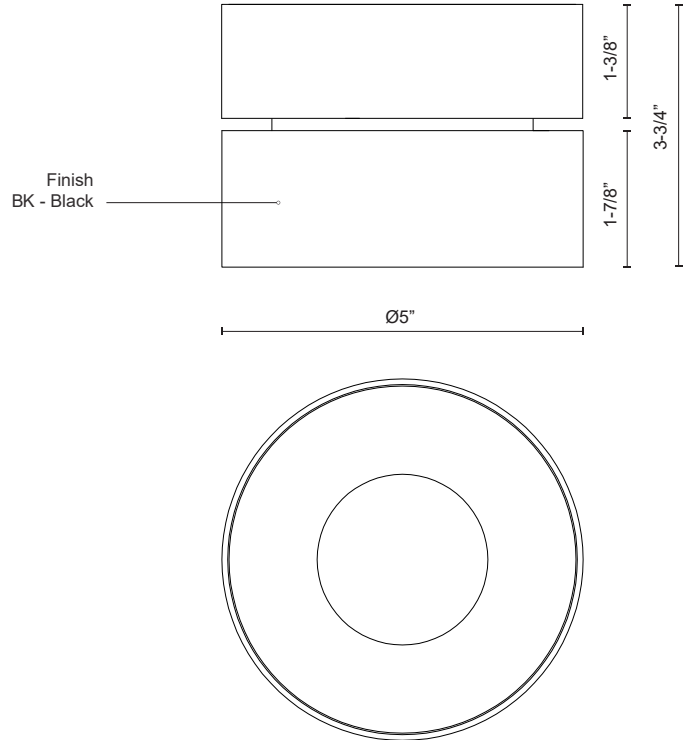

**SOLO**  
**FM9405**  
 FLUSH MOUNT

PROJECT

FM9405-BK  
 Black

**SPECIFICATION DETAILS**

<b>Fixture Dimensions</b>	D5" x H3-3/4"
<b>Light Source</b>	AC LED Module
<b>Wattage</b>	20W
<b>Total Lumens</b>	1500lm
<b>Delivered Lumens</b>	1345lm
<b>Voltage</b>	120V
<b>Color Temperature</b>	3000K
<b>CRI (Ra)</b>	90CRI
<b>Optional Color Temps</b>	2700K - 5000K Available, Minimum Order Quantities Apply
<b>LED Rated Life</b>	50,000 hours
<b>Dimming</b>	100% - 10%, ELV Dimmer (Not Included)
<b>Diffuser Details</b>	Frosted acrylic diffuser
<b>Location</b>	Dry
<b>Mounting Style</b>	All Orientation; Ceiling and Wall;
<b>Canopy Dimensions</b>	D5" x H1-3/8"
<b>Paint Finish</b>	BK02

\* For custom options, consult factory for details.

\* For warranty information, please visit [www.kuzcolighting.com/warranty](http://www.kuzcolighting.com/warranty)

**DESCRIPTION**

LED flush mount made from heavy gauge cast aluminum painted white or black, round cylinder shaped. Adjustable from mounting position 90 degrees with a 360 degrees radius. Perfect for commercial use to control the exact point to direct the light to weather it's against a wall, product display or many other applications. Equipped with our powerful 120V AC LED technology. May be wall or ceiling mounted.