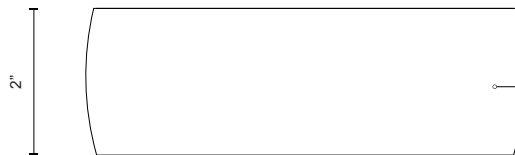

2"

Finish
BK - Black
WH - White

KUZCO

CANADA: 19054 28TH AVENUE - SURREY, BC V3Z 6M3
USA: 3035 E. LONE MOUNTAIN ROAD - LAS VEGAS, NV 89081

WWW.KUZCOLIGHTING.COM

© 2024 KUZCO LIGHTING. ALL RIGHTS RESERVED.

COMMENT