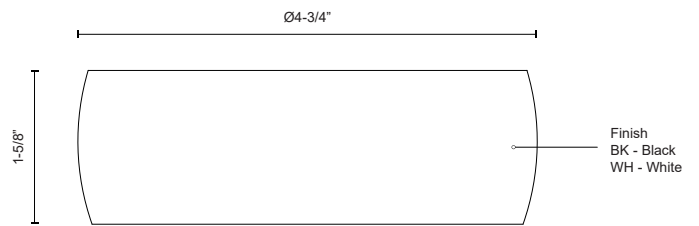

SAVILE
FM82104
FLUSH MOUNTS

PROJECT

DESCRIPTION

Savile's timeless design effortlessly complements a variety of interior styles, making it a versatile addition to your home. Available in two sleek sizes, Savile is the perfect lighting solution for hallways or kitchens, providing a seamless blend of form and function. With integrated LED technology, it delivers efficient and long-lasting illumination that brightens any room with a soft, inviting glow.

- Seamless modern fixture for any space
- Matte White or Black Finish
- Integrated LED, no need for bulbs
- Perfect for hallways, kitchens, bedrooms, and more

SPECIFICATION DETAILS

Fixture Dimensions	D4-3/4" x H1-5/8"
Light Source	AC LED Module
Wattage	9W
Total Lumens	765lm
Delivered Lumens	BK-380lm*; WH-430lm*;
Voltage	120V
Color Temperature	3000K
CRI (Ra)	90CRI
Optional Color Temps	2700K - 5000K Available, Minimum Order Quantities Apply
LED Rated Life	50,000 hours
Dimming	100% - 10%, ELV Dimmer (Not Included)
Diffuser Details	Frosted acrylic diffuser
Location	Damp
Illumination Direction	Down
CEC Title 24 JA8	Yes, JA8-2022
Material	Aluminum
Paint Finish	BK02; WH02;

* For custom options, consult factory for details.

* For warranty information, please visit www.kuzcolighting.com/warranty

KUZCO

CANADA: 19054 28TH AVENUE - SURREY, BC V3Z 6M3
USA: 3035 E. LONE MOUNTAIN ROAD - LAS VEGAS, NV 89081

WWW.KUZCOLIGHTING.COM

© 2024 KUZCO LIGHTING. ALL RIGHTS RESERVED.

COMMENT