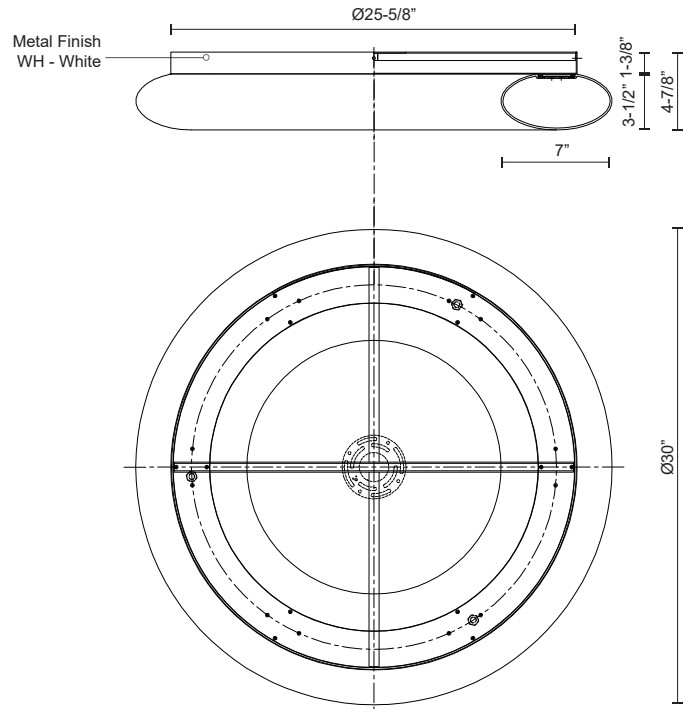

**CUMULUS
FM80730
FLUSH MOUNT**

PROJECT

DESCRIPTION

A radiant torus of bright, even illumination. Available in a variety of sizes and as either a pendant or flush mount, these halos of light adapt to any setting. Eternal and substantial.

SPECIFICATION DETAILS

* For custom options, consult factory for details.

Fixture Dimensions	D30" x H4-7/8"
Light Source	LED with DC Driver
Wattage	70W
Total Lumens	7350lm
Delivered Lumens	WH-6281lm
Voltage	120V
Color Temperature	3000K
CRI (Ra)	90CRI
Optional Color Temps	2700K - 5000K Available, Minimum Order Quantities Apply
LED Rated Life	50,000 hours
Dimming	100% - 10%, TRIAC or ELV Dimmer (Not Included)
Diffuser Details	White Acrylic Diffuser
Location	Dry
Warranty	5 Years
Mounting Style	All Orientation; Ceiling and Wall;
Canopy Dimensions	D25-5/8" x H1-3/8"
Finish Option(s)	White