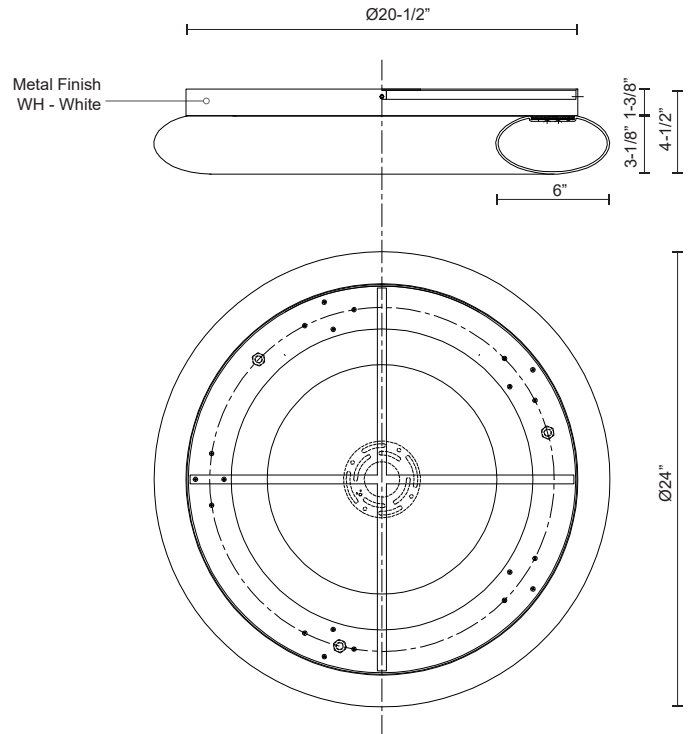

**CUMULUS
FM80724
FLUSH MOUNT**

PROJECT

DESCRIPTION

A radiant torus of bright, even illumination. Available in a variety of sizes and as either a pendant or flush mount, these halos of light adapt to any setting. Eternal and substantial.

SPECIFICATION DETAILS

Fixture Dimensions	D24" x H4-1/2"
Light Source	LED with DC Driver
Wattage	42W
Total Lumens	4400lm
Delivered Lumens	WH-4044lm
Voltage	120V
Color Temperature	3000K
CRI (Ra)	90CRI
Optional Color Temps	2700K - 5000K Available, Minimum Order Quantities Apply
LED Rated Life	50,000 hours
Dimming	100% - 10%, TRIAC or ELV Dimmer (Not Included)
Diffuser Details	White Acrylic Diffuser
Location	Dry
Mounting Style	All Orientation; Ceiling and Wall;
Canopy Dimensions	D20-1/2" x H1-3/8"
Finish Option(s)	White
Paint Finish	WH02

* For custom options, consult factory for details.

* For warranty information, please visit www.kuzcolighting.com/warranty

KUZCO

CANADA: 19054 28TH AVENUE - SURREY, BC V3Z 6M3
USA: 3035 E. LONE MOUNTAIN ROAD - LAS VEGAS, NV 89081

WWW.KUZCOLIGHTING.COM

© 2018 KUZCO LIGHTING. ALL RIGHTS RESERVED.

COMMENT