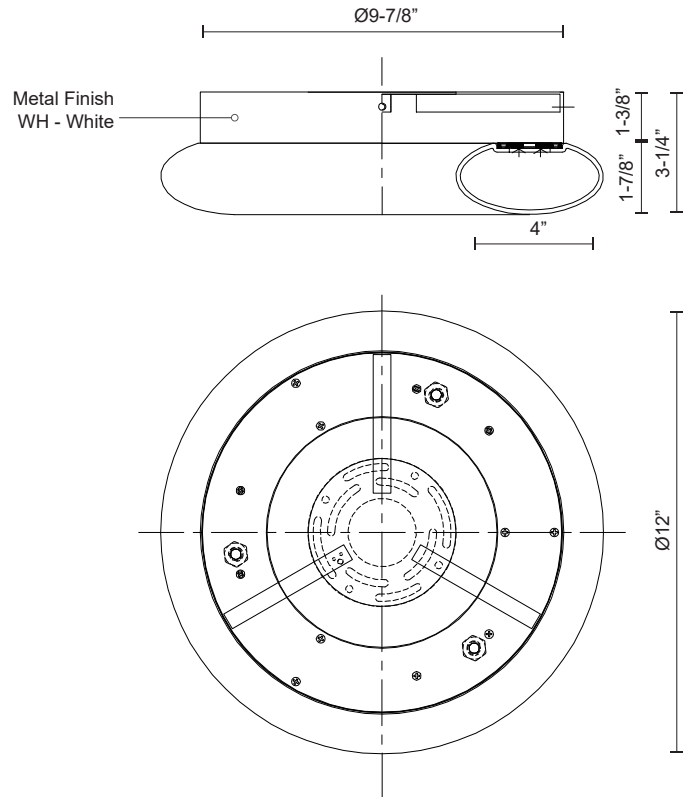

**CUMULUS**  
**FM80712**  
 FLUSH MOUNT

PROJECT

**DESCRIPTION**

A radiant torus of bright, even illumination. Available in a variety of sizes and as either a pendant or flush mount, these halos of light adapt to any setting. Eternal and substantial.

**SPECIFICATION DETAILS**

\* For custom options, consult factory for details.

<b>Fixture Dimensions</b>	D12" x H3-1/4"
<b>Light Source</b>	LED with DC Driver
<b>Wattage</b>	21W
<b>Total Lumens</b>	2200lm
<b>Delivered Lumens</b>	WH-1908lm
<b>Voltage</b>	120V
<b>Color Temperature</b>	3000K
<b>CRI (Ra)</b>	90CRI
<b>Optional Color Temps</b>	2700K - 5000K Available, Minimum Order Quantities Apply
<b>LED Rated Life</b>	50,000 hours
<b>Dimming</b>	100% - 10%, TRIAC or ELV Dimmer (Not Included)
<b>Diffuser Details</b>	White Acrylic Diffuser
<b>Location</b>	Dry
<b>Warranty</b>	5 Years
<b>Mounting Style</b>	All Orientation; Ceiling and Wall;
<b>Canopy Dimensions</b>	D9-7/8" x H1-3/8"
<b>Finish Option(s)</b>	White