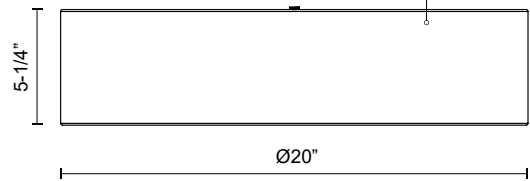

COMMENT

KUZCO

19054 28TH AVENUE
SURREY - BC V3Z 6M3
CANADA

WWW.KUZCOLIGHTING.COM