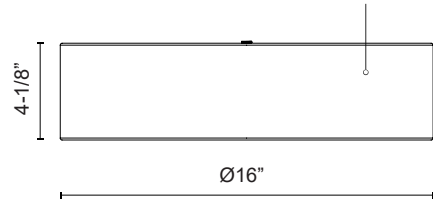

SPECIFICATION DETAILS

* For custom options, consult factory for details.

Fixture Dimensions	D16" x H4-1/8"
Light Source	AC LED Module
Wattage	26W
Total Lumens	2125lm
Delivered Lumens	BOR-1050lm; WOR-1432lm;
Voltage	120V
Color Temperature	3000K
CRI (Ra)	90CRI
Optional Color Temps	2700K - 5000K Available, Minimum Order Quantities Apply
LED Rated Life	50,000 hours
Dimming	100% - 10%, ELV Dimmer (Not Included)
Diffuser Details	White Acrylic Diffuser
Shade Details	Organza Shade; Textured Linen Shade;
Location	Dry
Compliance	T24-JA8
Warranty	5 Years
CEC Title 24 JA8	Yes, JA8-19
Energy Star Certified	Energy Star Compliant - Black Organza, Beige, Black, Gray, White

KUZCO

19054 28TH AVENUE
SURREY - BC V3Z 6M3
CANADA

WWW.KUZCOLIGHTING.COM

COMMENT