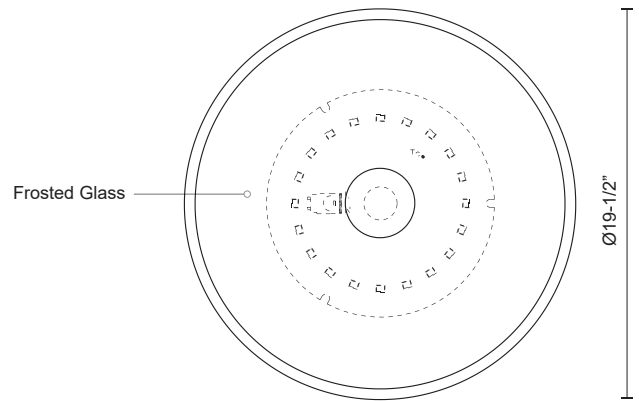

**PARKER
FM7620**
FLUSH MOUNT

PROJECT

FM7620-BN
Brushed Nickel

FM7620-BK
Black

SPECIFICATION DETAILS

Fixture Dimensions	D19-1/2" x H2-1/2"
Light Source	AC LED Module
Wattage	45W
Total Lumens	2990lm
Delivered Lumens	BN-2182lm
Voltage	120V
Color Temperature	3000K
CRI (Ra)	90CRI
Optional Color Temps	2700K - 5000K Available, Minimum Order Quantities Apply
LED Rated Life	50,000 hours
Dimming	100% - 10%, ELV Dimmer (Not Included)
Glass Details	Frosted Glass
Location	Dry
Mounting Style	All Orientation; Ceiling and Wall;
Energy Star Certified	Energy Star Compliant
CEC Title 24 JA8	Yes, JA8-2022
Paint Finish	BK02; BN01;

* For custom options, consult factory for details.

* For warranty information, please visit www.kuzcolighting.com/warranty

DESCRIPTION

Clean sophisticated design with perfect aspect for any room. This LED flush mount design includes fine brushed nickel or black metal finish, round frosted glass with crystal clear edges around the trim of glass and equipped with our powerful 120V AC LED technology. May be mounted on the ceiling or wall locations, available in three sizes see series for more information.