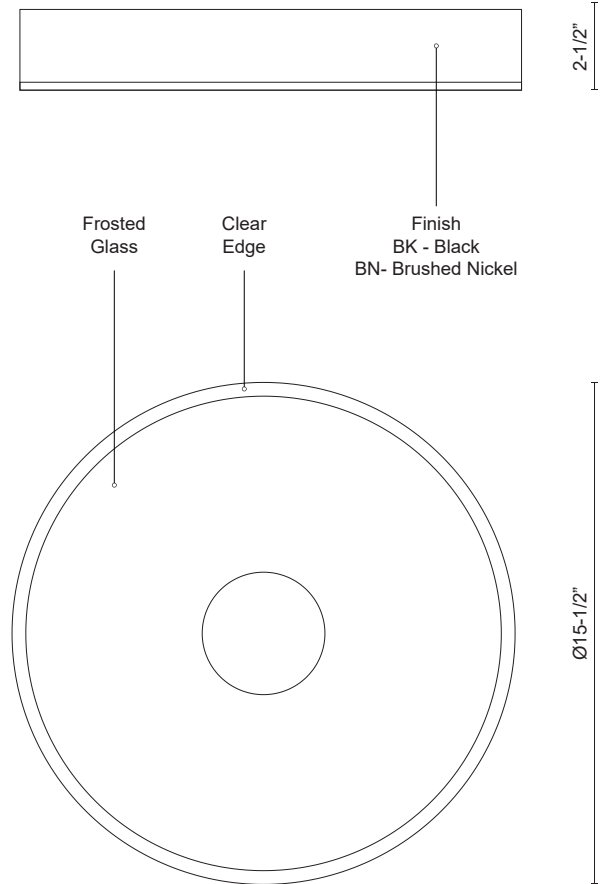

PARKER
FM7616-5CCT
 FLUSH MOUNT

PROJECT

FM7616-BN-5CCT
Brushed Nickel

FM7616-BK-5CCT
Black

SPECIFICATION DETAILS

Fixture Dimensions	D15-1/2" x H2-1/2"
Light Source	AC LED Module
Wattage	30W
Total Lumens	2000lm
Delivered Lumens	BN-1589lm
Voltage	120V
Color Temperature	Selectable CCT 2700K/3000K/3500K/4000K/5000K
CRI (Ra)	90CRI
LED Rated Life	50,000 hours
Dimming	100% - 10%, ELV Dimmer (Not Included)
Glass Details	Frosted Glass
Location	Dry
Illumination Direction	Downlight
Mounting Style	All Orientation; Ceiling and Wall;
CEC Title 24 JA8	Yes, JA8-2022
Paint Finish	BN01

* For custom options, consult factory for details.

* For warranty information, please visit www.kuzcolighting.com/warranty

DESCRIPTION

Clean sophisticated design with perfect aspect for any room. This LED flush mount design includes a fine brushed nickel or black finish, round frosted glass with crystal clear edges around the trim of glass and equipped with our powerful 120V AC LED technology. May be mounted on the ceiling or wall locations, available in three sizes see series for more information.