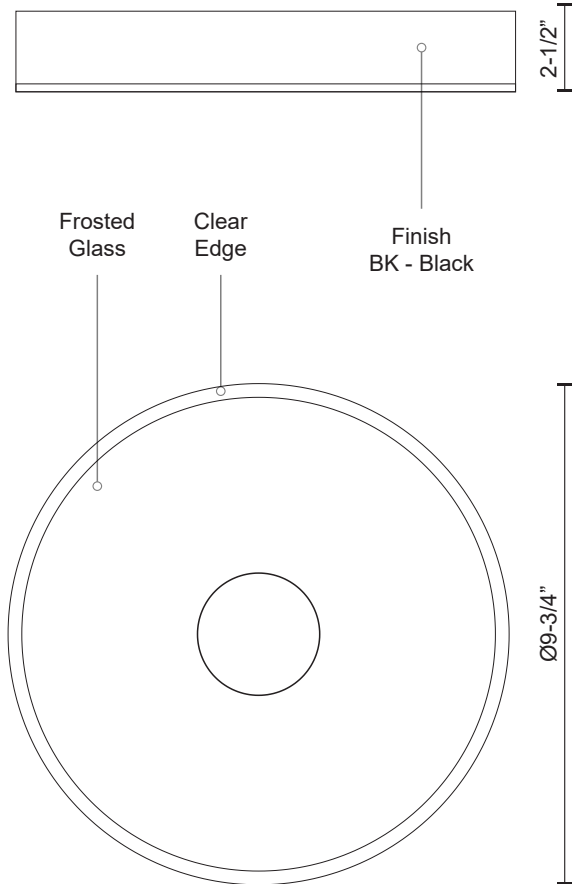

**PARKER  
FM7610**  
FLUSH MOUNT

PROJECT

FM7610-BK  
Black

**SPECIFICATION DETAILS**

<b>Fixture Dimensions</b>	D9-3/4" x H2-1/2"
<b>Light Source</b>	AC LED Module
<b>Wattage</b>	19W
<b>Total Lumens</b>	1300lm
<b>Delivered Lumens</b>	802lm*
<b>Voltage</b>	120V
<b>Color Temperature</b>	3000K
<b>CRI (Ra)</b>	90CRI
<b>Optional Color Temps</b>	2700K - 5000K Available, Minimum Order Quantities Apply
<b>LED Rated Life</b>	50,000 hours
<b>Dimming</b>	100% - 10%, ELV Dimmer (Not Included)
<b>Glass Details</b>	Frosted Glass
<b>Location</b>	Dry
<b>Mounting Style</b>	All Orientation; Ceiling and Wall;
<b>CEC Title 24 JA8</b>	Yes, JA8-2022
<b>Paint Finish</b>	BK02

\* For custom options, consult factory for details.

\* For warranty information, please visit [www.kuzcolighting.com/warranty](http://www.kuzcolighting.com/warranty)

**DESCRIPTION**

Clean sophisticated design with perfect aspect for any room. This LED flush mount design includes black metal finish, round frosted glass with crystal clear edges around the trim of glass and equipped with our powerful 120V AC LED technology. May be mounted on the ceiling or wall locations, available in three sizes see series for more information.