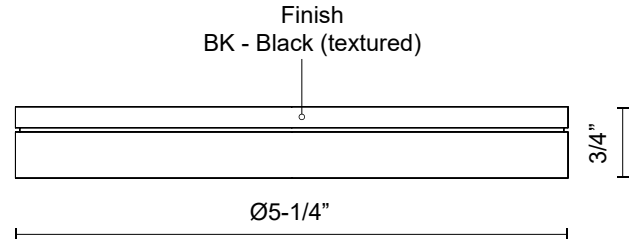

**NOVEL
FM72205
FLUSH MOUNT**

PROJECT

SPECIFICATION DETAILS

* For custom options, consult factory for details.

Fixture Dimensions	D5-1/4" x H3/4"
Light Source	AC LED Module
Wattage	12W
Total Lumens	680lm
Delivered Lumens	260lm*
Voltage	120V
Color Temperature	3000K
CRI (Ra)	90CRI
Optional Color Temps	2700K - 5000K Available, Minimum Order Quantities Apply
LED Rated Life	50,000 hours
Dimming	100% - 10%, ELV Dimmer (Not Included)
Diffuser Details	Frosted Acrylic Light Guide Panel
Location	Dry
Warranty	5 Years

DESCRIPTION

Pure geometry of the disks of illumination balancing on clean, thin lined structure is poetry in motion. Each disk of illumination can turn and twist to fit the needs and style of your space. The Novel Collection fits a large range of style and function with minimal elements.

COMMENT

KUZCO

19054 28TH AVENUE
SURREY - BC V3Z 6M3
CANADA

WWW.KUZCOLIGHTING.COM