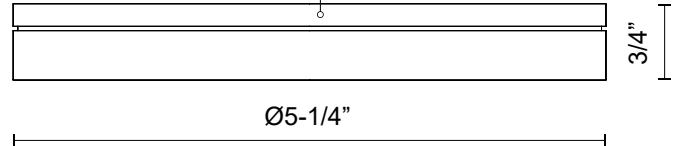

**NOVEL
FM72205
FLUSH MOUNT**

PROJECT

DESCRIPTION

Pure geometry of the disks of illumination balancing on clean, thin lined structure is poetry in motion. Each disk of illumination can turn and twist to fit the needs and style of your space. The Novel Collection fits a large range of style and function with minimal elements.

SPECIFICATION DETAILS

Fixture Dimensions	D5-1/4" x H3/4"
Light Source	LED with DC Driver
Wattage	8W
Total Lumens	680lm
Delivered Lumens	492lm
Voltage	120V
Color Temperature	3000K
CRI (Ra)	90CRI
Optional Color Temps	2700K - 5000K Available, Minimum Order Quantities Apply
LED Rated Life	50,000 hours
Dimming	100% - 10%, TRIAC or ELV Dimmer (Not Included)
Diffuser Details	Acrylic Light Guide
Location	Dry
Mounting Style	All Orientation; Ceiling and Wall;
CEC Title 24 JA8	Yes, JA8-2022
Paint Finish	BK02
Finish Option(s)	Black

* For custom options, consult factory for details.

* For warranty information, please visit www.kuzcolighting.com/warranty

Finish
BK - Black (textured)

COMMENT

KUZCO

CANADA: 19054 28TH AVENUE - SURREY, BC V3Z 6M3
USA: 3035 E. LONE MOUNTAIN ROAD - LAS VEGAS, NV 89081

WWW.KUZCOLIGHTING.COM

© 2021 KUZCO LIGHTING. ALL RIGHTS RESERVED.