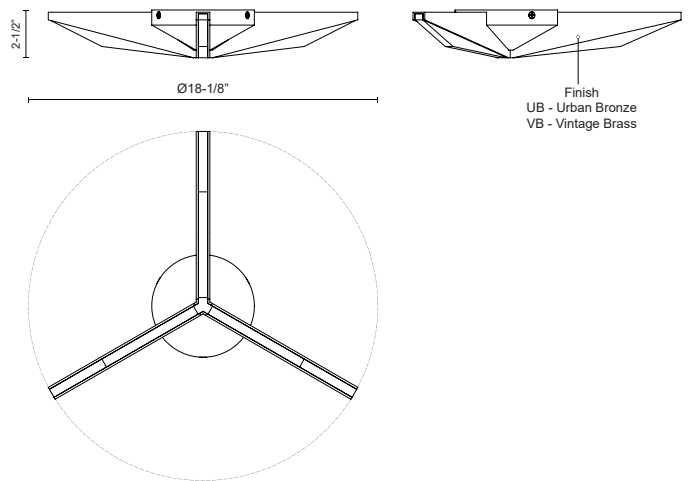

FM64218-UB
 Urban Bronze

FM64218-VB
 Vintage Brass

SPECIFICATION DETAILS

Fixture Dimensions	D18-1/8" x H2-1/2"
Light Source	LED with DC Driver
Wattage	25W
Total Lumens	1710lm
Delivered Lumens	1170lm*
Voltage	120V
Color Temperature	3000K
CRI (Ra)	90CRI
Optional Color Temps	2700K - 5000K Available, Minimum Order Quantities Apply
LED Rated Life	50,000 hours
Dimming	100% - 10%, TRIAC or ELV Dimmer (Not Included)
Diffuser Details	Frosted Acrylic Light Guide
Location	Dry
Illumination Direction	Down
CEC Title 24 JA8	Yes, JA8-2022
Material	Steel + Acrylic
Paint Finish	UB01; VB01;

- Sleek, geometric shapes
- Integrated LED, no need for bulbs
- Light Guide technology provides an ample glow throughout
- Vintage Brass or Urban Bronze finishes
- Mounting Options: Horizontal or Vertical (VL AND WS ONLY)