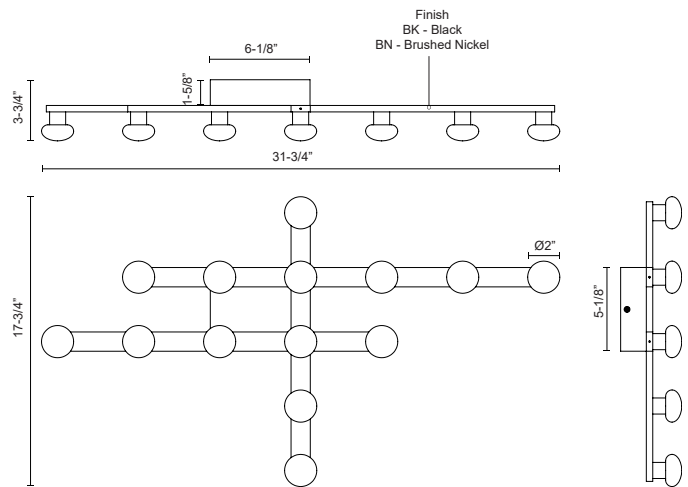

REZZ FM63432

JUNE 2022 PRODUCTS

PROJECT

SPECIFICATION DETAILS

Fixture Dimensions	L31-3/4" x W17-3/4" x H3-3/4"
Light Source	LED with DC Driver
Wattage	51W
Total Lumens	4400lm
Delivered Lumens	BK-1100lm*; BN-1250lm;
Voltage	120V
Color Temperature	3000K
CRI (Ra)	90CRI
Optional Color Temps	2700K - 5000K Available, Minimum Order Quantities Apply
LED Rated Life	50,000 hours
Dimming	100% - 10%, TRIAC or ELV Dimmer (Not Included)
Glass Details	Opal Glass
ADA Compliant	Yes
Location	Dry
Mounting Style	All Orientation; Ceiling and Wall;
CEC Title 24 JA8	Yes, JA8-2022
Canopy Dimensions	L6-1/8" x W5-1/8" x H1-5/8"
Paint Finish	BK02; BN01;

* For custom options, consult factory for details.

* For warranty information, please visit www.kuzcolighting.com/warranty

DESCRIPTION

The Rezz collection is the reimagining of the old Hollywood style we know and love. Simple, glamorous opal glass diffusers dance around a modern, minimal frame to create a totally new look. This collection is simple and stunning, great for a wide variety of design sensibilities. Available in Matte Black or Brushed Nickel accents.

KUZCO

CANADA: 19054 28TH AVENUE - SURREY, BC V3Z 6M3

USA: 3035 E. LONE MOUNTAIN ROAD - LAS VEGAS, NV 89081

WWW.KUZCOLIGHTING.COM

© 2022 KUZCO LIGHTING. ALL RIGHTS RESERVED.

COMMENT