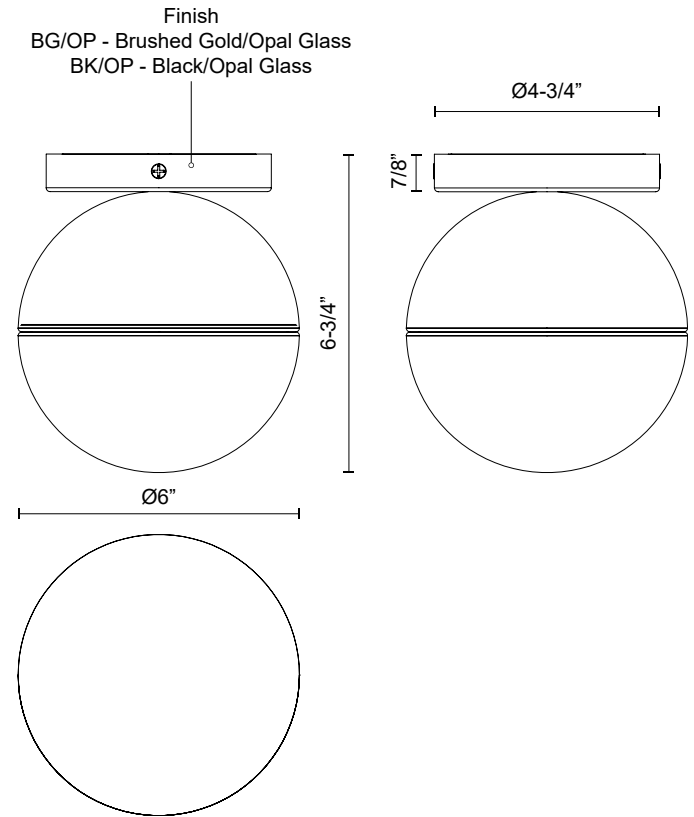

MONAE
FM58306
FLUSH MOUNT

PROJECT

SPECIFICATION DETAILS

Fixture Dimensions	D6" x H6-3/4"
Lamp Type	Incandescent, A19, Medium Base
Wattage	1 x 60W
Voltage	120V
Glass Details	Opal Glass
Location	Dry
Bulbs Included	No
Illumination Direction	Down
Canopy Dimensions	D4-3/4" x H7/8"
Paint Finish	BG01; BK02;

* For custom options, consult factory for details.
* For warranty information, please visit www.kuzcolighting.com/warranty

DESCRIPTION

One of our best-selling designs is the retro-style Monae Collection. These decadent orb-shaped lamps are available in a striking black or dazzling brushed gold finish that plays well with modern and retro décor. Available in three different-sized pendants with 120" cables or a luxurious flush mount option.

KUZCO

CANADA: 19054 28TH AVENUE - SURREY, BC V3Z 6M3
USA: 3035 E. LONE MOUNTAIN ROAD - LAS VEGAS, NV 89081

WWW.KUZCOLIGHTING.COM

© 2023 KUZCO LIGHTING. ALL RIGHTS RESERVED.

COMMENT