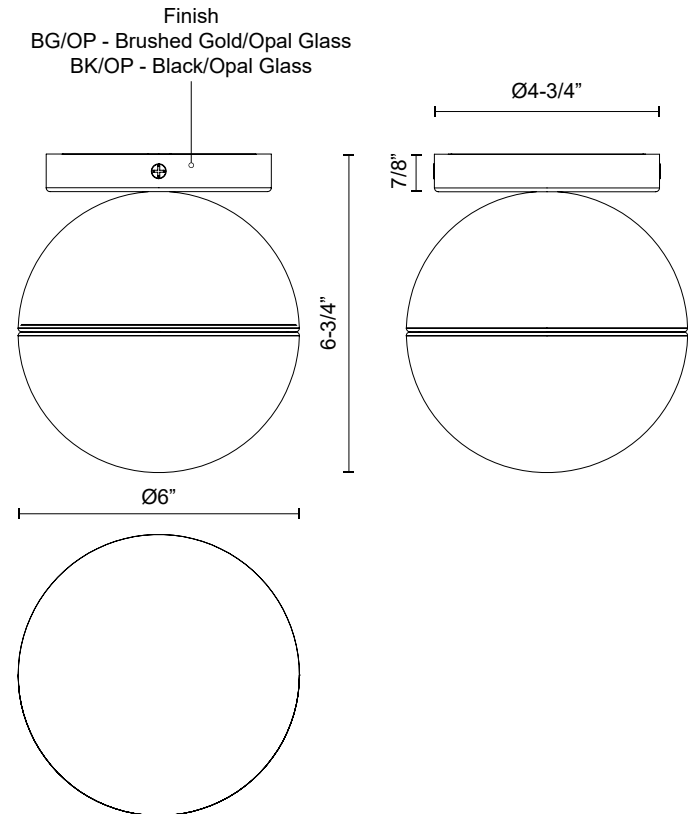

MONAE
FM58306
FLUSH MOUNT

PROJECT

SPECIFICATION DETAILS

Fixture Dimensions	D6" x H6-3/4"
Lamp Type	Incandescent, A19, Medium Base
Wattage	1 x 60W
Voltage	120V
Glass Details	Opal Glass
Location	Dry
Bulbs Included	No
Illumination Direction	Down
Canopy Dimensions	D4-3/4" x H7/8"

* For custom options, consult factory for details.

* For warranty information, please visit www.kuzcolighting.com/warranty

DESCRIPTION

One of our best-selling designs is the retro-style Monae Collection. These decadent orb-shaped lamps are available in a striking black or dazzling brushed gold finish that plays well with modern and retro décor. Available in three different-sized pendants with 120" cables or a luxurious flush mount option.

KUZCO

19054 28TH AVENUE
SURREY - BC V3Z 6M3
CANADA

WWW.KUZCOLIGHTING.COM

COMMENT