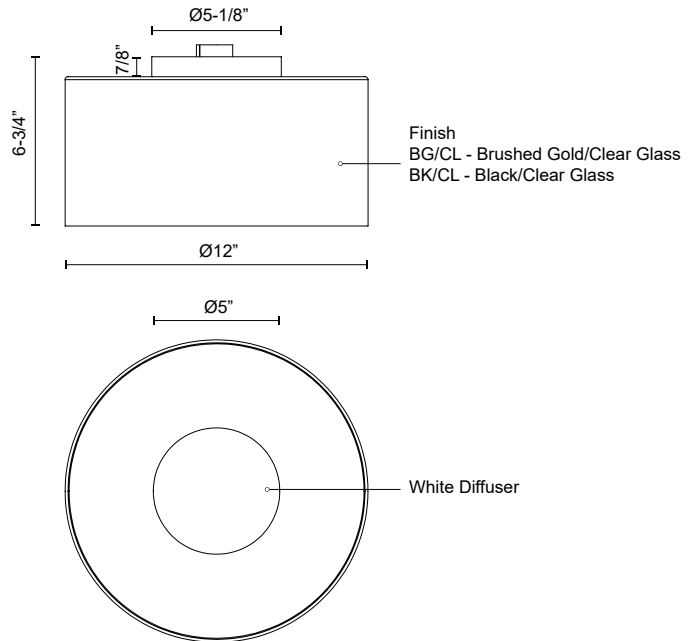

BIRCH
FM53512
FLUSH MOUNT

PROJECT

SPECIFICATION DETAILS

Fixture Dimensions	D12" x H6-3/4"
Light Source	DC LED WITH DRIVER
Wattage	13W
Total Lumens	1360lm
Delivered Lumens	1235lm
Voltage	120V
Color Temperature	3000K
CRI (Ra)	90CRI
Optional Color Temps	2700K - 5000K Available, Minimum Order Quantities Apply
LED Rated Life	50,000 hours
Dimming	100% - 10%, TRIAC or ELV Dimmer (Not Included)
Diffuser Details	White Diffuser (interior)
Glass Details	Clear Glass (exterior)
Location	Damp
Illumination Direction	Down
CEC Title 24 JA8	Yes, JA8-2022
Canopy Dimensions	D5-1/8" x H7/8"
Paint Finish	BG01; BK02;

* For custom options, consult factory for details.

* For warranty information, please visit www.kuzcolighting.com/warranty

DESCRIPTION

If warm candlelight is what you're after, look no further than the Birch Collection. Clear glass cylinders with frosted glass diffusers give the distinguished look of soft, lit candles for a clean, romantic feel that plays well in various spaces. Available in Brushed Gold or Powder-Coated Black

KUZCO

CANADA: 19054 28TH AVENUE - SURREY, BC V3Z 6M3
USA: 3035 E. LONE MOUNTAIN ROAD - LAS VEGAS, NV 89081

WWW.KUZCOLIGHTING.COM

© 2023 KUZCO LIGHTING. ALL RIGHTS RESERVED.

COMMENT