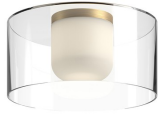

BIRCH
FM53512
 FLUSH MOUNT

PROJECT

FM53512-BK/CL
 Black/Clear

FM53512-BG/CL
 Brushed Gold/Clear

SPECIFICATION DETAILS

Fixture Dimensions	D12" x H6-3/4"
Light Source	DC LED WITH DRIVER
Wattage	13W
Total Lumens	1360lm
Delivered Lumens	1235lm
Voltage	120V
Color Temperature	3000K
CRI (Ra)	90CRI
Optional Color Temps	2700K - 5000K Available, Minimum Order Quantities Apply
LED Rated Life	50,000 hours
Dimming	100% - 10%, TRIAC or ELV Dimmer (Not Included)
Diffuser Details	White Diffuser (interior)
Glass Details	Clear Glass (exterior)
Location	Damp
Illumination Direction	Down
CEC Title 24 JA8	Yes, JA8-2022
Canopy Dimensions	D5-1/8" x H7/8"
Paint Finish	BG01; BK02;

* For custom options, consult factory for details.

* For warranty information, please visit www.kuzcolighting.com/warranty

DESCRIPTION

If warm candlelight is what you're after, look no further than the Birch Collection. Clear glass cylinders with frosted glass diffusers give the distinguished look of soft, lit candles for a clean, romantic feel that plays well in various spaces. Available in Brushed Gold or Powder-Coated Black