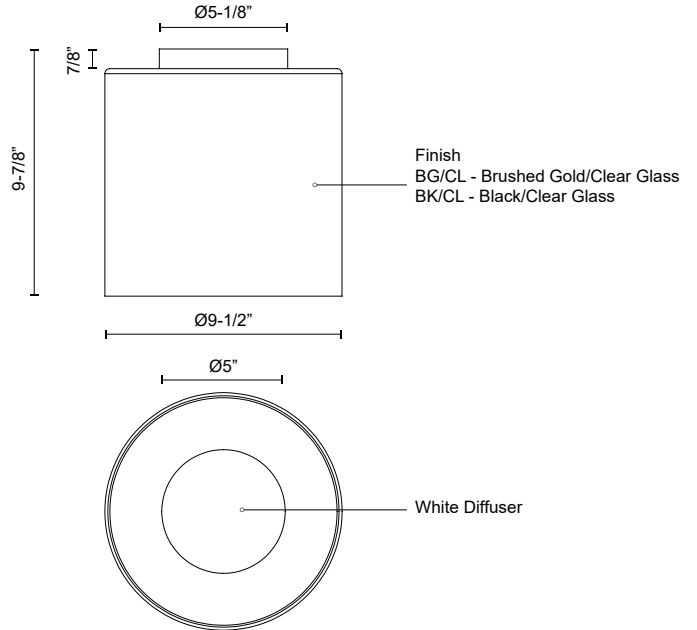

BIRCH
FM53509
FLUSH MOUNT

PROJECT

SPECIFICATION DETAILS

Fixture Dimensions	D9-1/2" x H9-7/8"
Light Source	AC LED Module
Wattage	13W
Total Lumens	1020lm
Delivered Lumens	600lm*
Voltage	120V
Color Temperature	3000K
CRI (Ra)	90CRI
Optional Color Temps	2700K - 5000K Available, Minimum Order Quantities Apply
LED Rated Life	50,000 hours
Dimming	100% - 10%, ELV Dimmer (Not Included)
Diffuser Details	White Diffuser (interior)
Glass Details	Clear Glass (exterior)
Location	Damp
Illumination Direction	Down
CEC Title 24 JA8	Yes, JA8-2022
Canopy Dimensions	D5-1/8" x H7/8"

* For custom options, consult factory for details.

* For warranty information, please visit www.kuzcolighting.com/warranty

DESCRIPTION

If warm candlelight is what you're after, look no further than the Birch Collection. Clear glass cylinders with frosted glass diffusers give the distinguished look of soft, lit candles for a clean, romantic feel that plays well in various spaces. Available in Brushed Gold or Powder-Coated Black

KUZCO

19054 28TH AVENUE
SURREY - BC V3Z 6M3
CANADA

WWW.KUZCOLIGHTING.COM

COMMENT