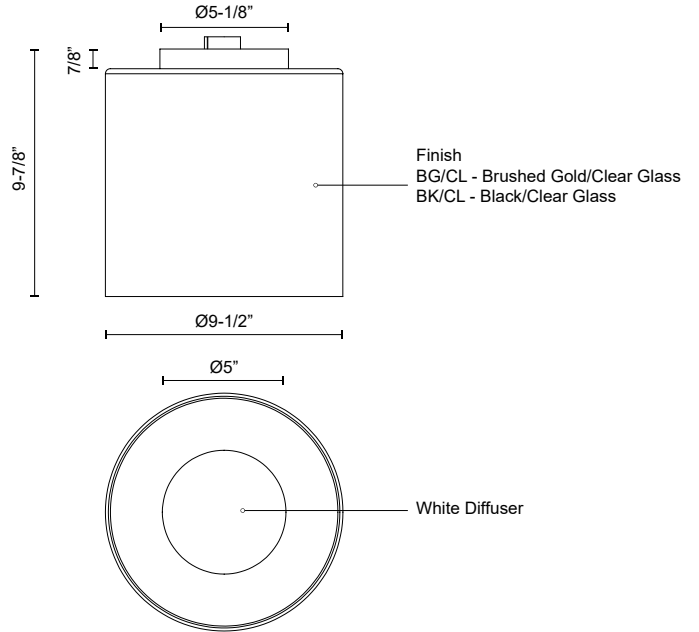

BIRCH
FM53509
FLUSH MOUNT

PROJECT

SPECIFICATION DETAILS

Fixture Dimensions	D9-1/2" x H9-7/8"
Light Source	DC LED WITH DRIVER
Wattage	13W
Total Lumens	1360lm
Delivered Lumens	1208lm
Voltage	120V
Color Temperature	3000K
CRI (Ra)	90CRI
Optional Color Temps	2700K - 5000K Available, Minimum Order Quantities Apply
LED Rated Life	50,000 hours
Dimming	100% - 10%, TRIAC or ELV Dimmer (Not Included)
Diffuser Details	White Diffuser (interior)
Glass Details	Clear Glass (exterior)
Location	Damp
Illumination Direction	Down
CEC Title 24 JA8	Yes, JA8-2022
Canopy Dimensions	D5-1/8" x H7/8"
Paint Finish	BG01; BK02;

* For custom options, consult factory for details.

* For warranty information, please visit www.kuzcolighting.com/warranty

DESCRIPTION

If warm candlelight is what you're after, look no further than the Birch Collection. Clear glass cylinders with frosted glass diffusers give the distinguished look of soft, lit candles for a clean, romantic feel that plays well in various spaces. Available in Brushed Gold or Powder-Coated Black

KUZCO

CANADA: 19054 28TH AVENUE - SURREY, BC V3Z 6M3
USA: 3035 E. LONE MOUNTAIN ROAD - LAS VEGAS, NV 89081

WWW.KUZCOLIGHTING.COM

© 2023 KUZCO LIGHTING. ALL RIGHTS RESERVED.

COMMENT