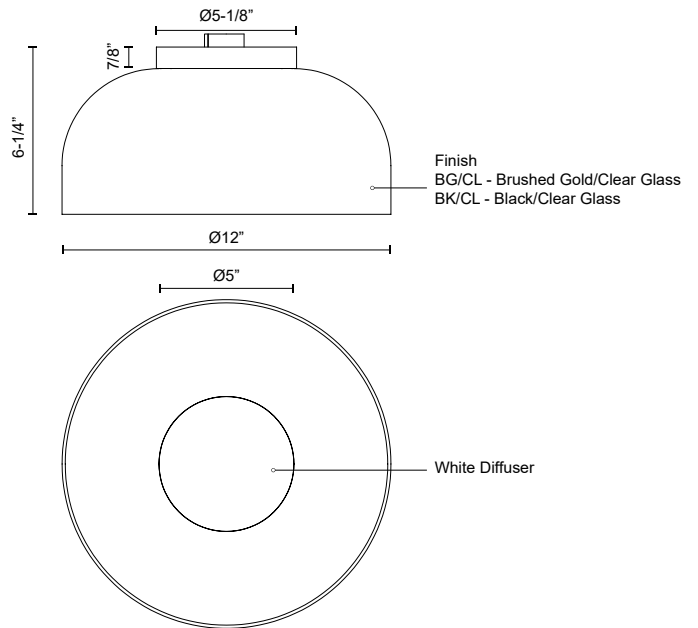

CEDAR
FM52512
FLUSH MOUNT

PROJECT

SPECIFICATION DETAILS

Fixture Dimensions	D12" x H6-1/4"
Light Source	DC LED WITH DRIVER
Wattage	13W
Total Lumens	1360lm
Delivered Lumens	1036lm
Voltage	120V
Color Temperature	3000K
CRI (Ra)	90CRI
Optional Color Temps	2700K - 5000K Available, Minimum Order Quantities Apply
LED Rated Life	50,000 hours
Dimming	100% - 10%, TRIAC or ELV Dimmer (Not Included)
Diffuser Details	White Diffuser (interior)
Glass Details	Clear Glass (exterior)
Location	Damp
CEC Title 24 JA8	Yes, JA8-2022
Illumination Direction	Down
Canopy Dimensions	D5-1/8" x H7/8"
Paint Finish	BG01; BK02;

* For custom options, consult factory for details.

* For warranty information, please visit www.kuzcolighting.com/warranty

DESCRIPTION

The charming Cedar Collection is filled with whimsical frosted glass diffusers resting inside clear glass shades. This versatile family includes a variety of different mounting options that can be mounted up, down, horizontally, or vertically. The metal base details offer a nice rigidity that complements the soft curves found on the rest of the piece and are available in two finishes.

KUZCO

CANADA: 19054 28TH AVENUE - SURREY, BC V3Z 6M3
USA: 3035 E. LONE MOUNTAIN ROAD - LAS VEGAS, NV 89081

WWW.KUZCOLIGHTING.COM

© 2023 KUZCO LIGHTING. ALL RIGHTS RESERVED.

COMMENT