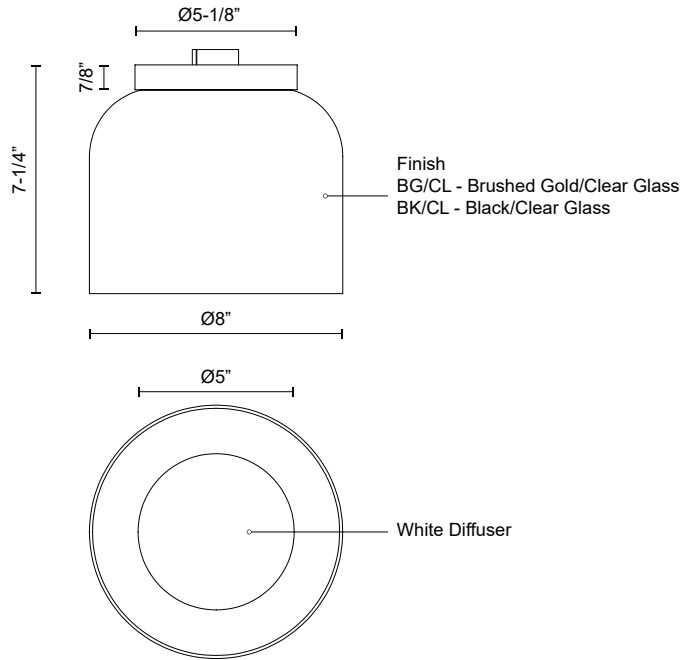

CEDAR
FM52508
 FLUSH MOUNT

PROJECT

FM52508-BG/CL

Brushed Gold/Clear

FM52508-BK/CL

Black/Clear

SPECIFICATION DETAILS

Fixture Dimensions	D8" x H7-1/4"
Light Source	DC LED WITH DRIVER
Wattage	13W
Total Lumens	1360lm
Delivered Lumens	993lm
Voltage	120V
Color Temperature	3000K
CRI (Ra)	90CRI
Optional Color Temps	2700K - 5000K Available, Minimum Order Quantities Apply
LED Rated Life	50,000 hours
Dimming	100% - 10%, TRIAC or ELV Dimmer (Not Included)
Diffuser Details	White Diffuser (interior)
Glass Details	Clear Glass (exterior)
Location	Damp
CEC Title 24 JA8	Yes, JA8-2022
Illumination Direction	Down
Canopy Dimensions	D5-1/8" x H7/8"
Paint Finish	BG01; BK02;

* For custom options, consult factory for details.

* For warranty information, please visit www.kuzcolighting.com/warranty

DESCRIPTION

The charming Cedar Collection is filled with whimsical frosted glass diffusers resting inside clear glass shades. This versatile family includes a variety of different mounting options that can be mounted up, down, horizontally, or vertically. The metal base details offer a nice rigidity that compliments the soft curves found on the rest of the piece and are available in two finishes.