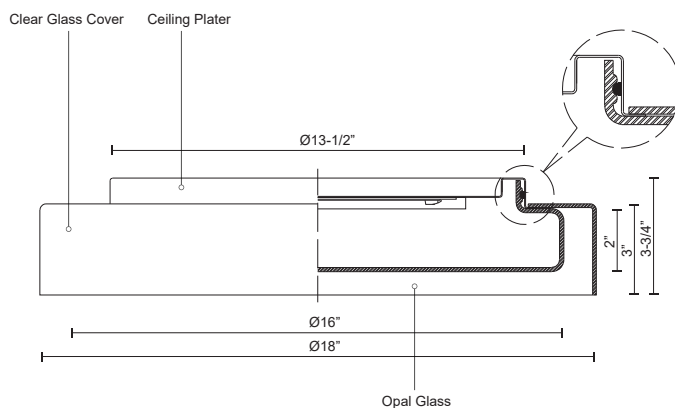

ASTON
FM48618-5CCT
FLUSH MOUNT

PROJECT

DESCRIPTION

Clear round aesthetic glass. Opal glass cylindrical diffuser. Powder-coated white steel ceiling plate. Down light. Custom options available.

SPECIFICATION DETAILS

Fixture Dimensions	D18" x H3-3/4"
Light Source	AC LED Module
Wattage	30W
Total Lumens	2880lm
Delivered Lumens	1390lm*
Voltage	120V
Color Temperature	Selectable CCT 2700K/3000K/3500K/4000K/5000K
CRI (Ra)	90CRI
LED Rated Life	50,000 hours
Dimming	100% - 10%, ELV Dimmer (Not Included)
Shade Details	Clear Glass Shade
Glass Details	Opal Glass
Location	Dry
Illumination Direction	Downlight
CEC Title 24 JA8	Yes, JA8-2022
Paint Finish	WH01
Finish Option(s)	Clear

* For custom options, consult factory for details.

* For warranty information, please visit www.kuzcolighting.com/warranty

KUZCO

CANADA: 19054 28TH AVENUE - SURREY, BC V3Z 6M3
USA: 3035 E. LONE MOUNTAIN ROAD - LAS VEGAS, NV 89081

WWW.KUZCOLIGHTING.COM

© 2019 KUZCO LIGHTING. ALL RIGHTS RESERVED.

COMMENT