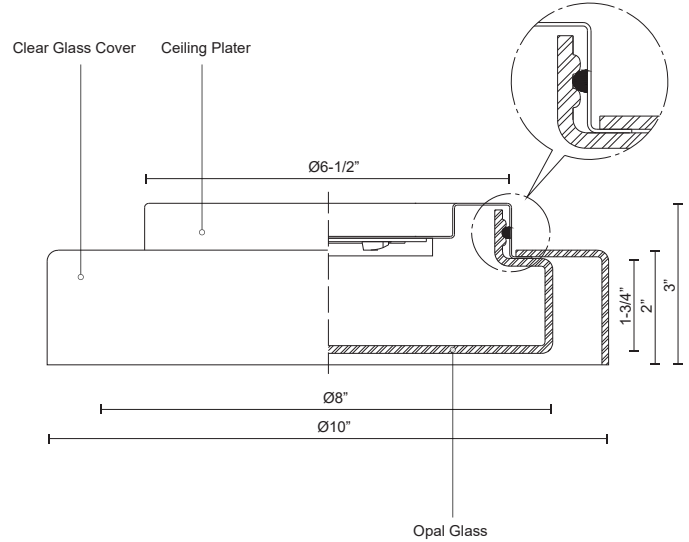

**ASTON
FM48610
FLUSH MOUNT**

PROJECT

DESCRIPTION

Clear round aesthetic glass. Opal glass cylindrical diffuser. Powder-coated white steel ceiling plate. Down light. Custom options available.

SPECIFICATION DETAILS

Fixture Dimensions	D10" x H3"
Light Source	AC LED Module
Wattage	13W
Total Lumens	800lm
Delivered Lumens	CL-528lm
Voltage	120V
Color Temperature	3000K
CRI (Ra)	90CRI
Optional Color Temps	2700K - 5000K Available, Minimum Order Quantities Apply
LED Rated Life	50,000 hours
Dimming	100% - 10%, ELV Dimmer (Not Included)
Shade Details	Clear Glass Shade
Glass Details	Opal Glass
Location	Dry
Mounting Style	All Orientation; Ceiling and Wall;
CEC Title 24 JA8	Yes, JA8-2022
Finish Option(s)	Clear