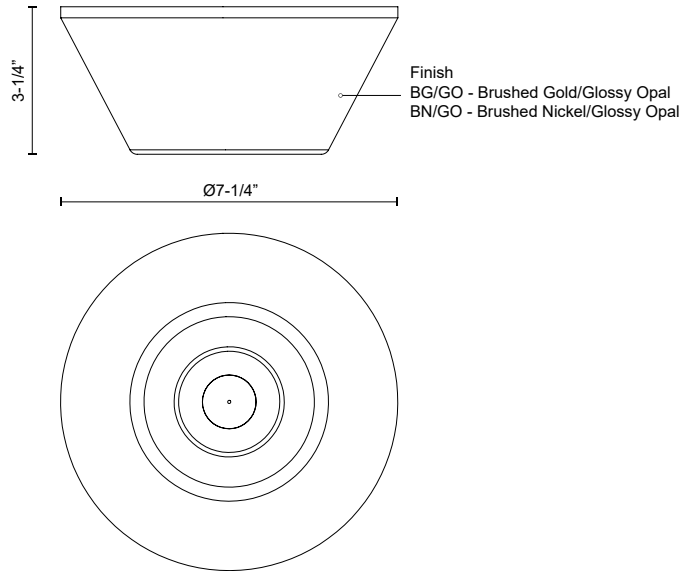

HOLT
FM45707
 FLUSH MOUNT

PROJECT

FM45707-BG/GO
 Brushed
 Gold/Glossy Opal
 Glass

FM45707-BN/GO
 Brushed
 Nickel/Glossy Opal
 Glass

SPECIFICATION DETAILS

Fixture Dimensions	D7-1/4" x H3-1/4"
Light Source	AC LED Module
Wattage	13W
Total Lumens	1020lm
Delivered Lumens	BG/GO-574lm; BN/GO-584lm;
Voltage	120V
Color Temperature	3000K
CRI (Ra)	90CRI
Optional Color Temps	2700K - 5000K Available, Minimum Order Quantities Apply
LED Rated Life	50,000 hours
Dimming	100% - 10%, ELV Dimmer (Not Included)
Glass Details	Glossy Opal Glass
Location	Dry
Illumination Direction	Down
Mounting Style	Ceiling/Wall
CEC Title 24 JA8	Yes, JA8-2022

* For custom options, consult factory for details.

* For warranty information, please visit www.kuzcolighting.com/warranty

DESCRIPTION

The dramatic spiked pyramid detail of the Holt Collection gives it an edgy sophistication that isn't found in other vanity-style lighting options. Each circular opal glass diffuser is topped with brushed gold or black pyramids that draw your eyes to the center of the fixture. Whether you're looking for a unique style or an alternative edge, the Holt family is the direction to go.