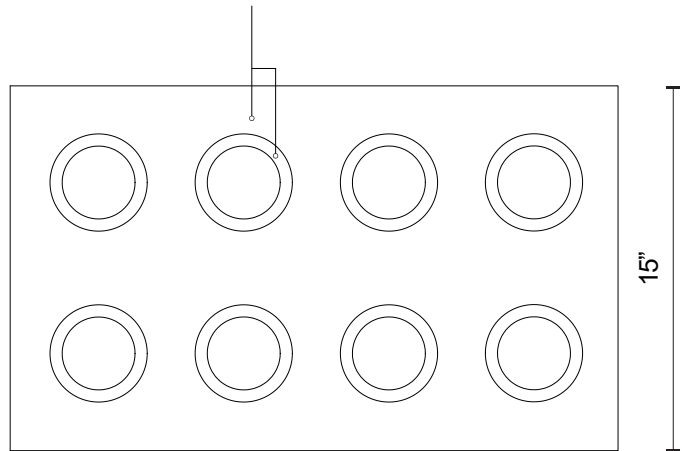

BROADWAY
FM4425
 FLUSH MOUNT

PROJECT

FM4425-WH/WH
 White/White

SPECIFICATION DETAILS

Fixture Dimensions	L25" x W15" x H1-1/4"
Light Source	AC LED Module
Wattage	120W
Total Lumens	9600lm
Delivered Lumens	WH-3104lm
Voltage	120V
Color Temperature	3000K
CRI (Ra)	90CRI
Optional Color Temps	2700K - 5000K Available, Minimum Order Quantities Apply
LED Rated Life	50,000 hours
Dimming	100% - 10%, ELV Dimmer (Not Included)
Diffuser Details	White Acrylic Diffuser
Glass Details	Frosted Glass
Location	Dry
Mounting Style	All Orientation; Ceiling and Wall;
Paint Finish	WH02

* For custom options, consult factory for details.

* For warranty information, please visit www.kuzcolighting.com/warranty

DESCRIPTION

Low profile flush mount wall or ceiling mounted lighting fixture with eight 1200 Lumen LED sources set into a powder coated heavy gauge Aluminum plate – 1.25-inch x 25-inch x 15-inch. Square, unobtrusive simplicity – ideal for limited height and restricted plenum depth installations. Broadway delivers bright, wide, even illumination from its eight diffuse light apertures. White finish – comes with white trim ring.

Finish & Trim
 WH/WH - White with White trim

Steel Rear Housing

KUZCO

CANADA: 19054 28TH AVENUE - SURREY, BC V3Z 6M3
 USA: 3035 E. LONE MOUNTAIN ROAD - LAS VEGAS, NV 89081

WWW.KUZCOLIGHTING.COM

© 2017 KUZCO LIGHTING. ALL RIGHTS RESERVED.