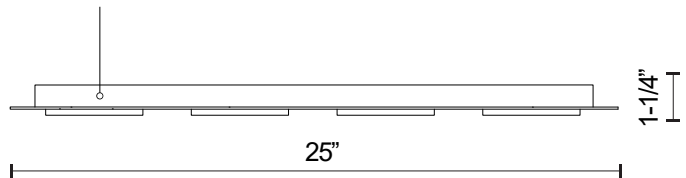

Steel Rear Housing