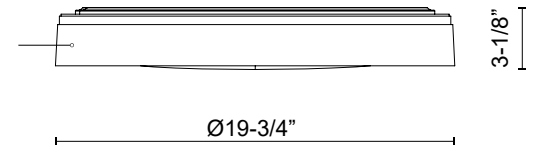

ESSEX
FM43920-5CCT
FLUSH MOUNT

PROJECT

SPECIFICATION DETAILS

Fixture Dimensions	D19-3/4" x H3-1/8"
Light Source	AC LED Module
Wattage	42W
Total Lumens	3565lm
Delivered Lumens	BK/GD-1685lm*; BK/WH-1690lm*; BK/WT-1450lm*; WH/GD-1685lm*; WH/WT-1450lm*;
Voltage	120V
Color Temperature	Selectable CCT 2700K/3000K/3500K/4000K/5000K
CRI (Ra)	90CRI
LED Rated Life	50,000 hours
Dimming	100% - 10%, ELV Dimmer (Not Included)
Diffuser Details	Frosted acrylic diffuser
Location	Dry
Illumination Direction	Downlight
Mounting Style	All Orientation; Ceiling and Wall;
CEC Title 24 JA8	Yes, JA8-2022
Paint Finish	BK01; GD01; WH01; WT01;

* For custom options, consult factory for details.

* For warranty information, please visit www.kuzcolighting.com/warranty

DESCRIPTION

The Essex Collection brings modern, clean lines to a decorative level. This flush mount collection features a clean frame, available in a combination of Black, Gold, White and Walnut pattern, and a light gap at the top of each fixture to emit decorative up lighting on any ceiling. This fixture is the perfect decorative flush mount for any style design that is looking for an elevated, sleek piece.

Exterior Finish
BK - Black
WH - White

Interior Finish
BK - Black
GD - Gold
WH - White
WT - Walnut

KUZCO

CANADA: 19054 28TH AVENUE - SURREY, BC V3Z 6M3
USA: 3035 E. LONE MOUNTAIN ROAD - LAS VEGAS, NV 89081

WWW.KUZCOLIGHTING.COM

© 2021 KUZCO LIGHTING. ALL RIGHTS RESERVED.

COMMENT