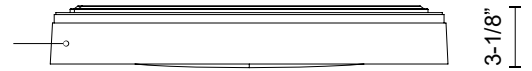

ESSEX
FM43920
FLUSH MOUNT

PROJECT

DESCRIPTION

The Essex Collection brings modern, clean lines to a decorative level. This flush mount collection features a clean frame, available in a combination of Black, Gold, White and Walnut pattern, and a light gap at the top of each fixture to emit decorative up lighting on any ceiling. This fixture is the perfect decorative flush mount for any style design that is looking for an elevated, sleek piece.

SPECIFICATION DETAILS

* For custom options, consult factory for details.

Fixture Dimensions	D19-3/4" x H3-1/8"
Light Source	AC LED Module
Wattage	42W
Total Lumens	3570lm*
Delivered Lumens	1680lm*
Voltage	120V
Color Temperature	3000K
CRI (Ra)	90CRI
Optional Color Temps	2700K - 5000K Available, Minimum Order Quantities Apply
LED Rated Life	50,000 hours
Dimming	100% - 10%, ELV Dimmer (Not Included)
Diffuser Details	Frosted Acrylic
Location	Dry
Warranty	5 Years

Exterior Finish
BK - Black
WH - White

Ø19-3/4"

Interior Finish
BK - Black
GD - Gold
WH - White
WT - Walnut

KUZCO

19054 28TH AVENUE
SURREY - BC V3Z 6M3
CANADA

WWW.KUZCOLIGHTING.COM

COMMENT