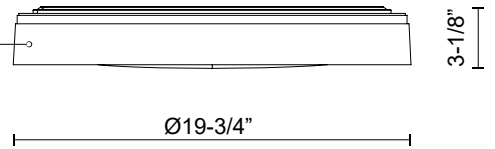

ESSEX
FM43920
FLUSH MOUNT

PROJECT

SPECIFICATION DETAILS

Fixture Dimensions	D19-3/4" x H3-1/8"
Light Source	AC LED Module
Wattage	45W
Total Lumens	3565lm
Delivered Lumens	BK/GD-1780lm; BK/WH-1785lm; BK/WT-1530lm; WH/GD-1780lm; WH/WT-1530lm;
Voltage	120V
Color Temperature	3000K
CRI (Ra)	90CRI
Optional Color Temps	2700K - 5000K Available, Minimum Order Quantities Apply
LED Rated Life	50,000 hours
Dimming	100% - 10%, ELV Dimmer (Not Included)
Diffuser Details	Frosted acrylic diffuser
Location	Dry
Mounting Style	All Orientation; Ceiling and Wall;
CEC Title 24 JA8	Yes, JA8-2022
Energy Star Certified	Energy Star Compliant
Paint Finish	BK01; GD01; WH01; WT01;

* For custom options, consult factory for details.

* For warranty information, please visit www.kuzcolighting.com/warranty

DESCRIPTION

The Essex Collection brings modern, clean lines to a decorative level. This flush mount collection features a clean frame, available in a combination of Black, Gold, White and Walnut pattern, and a light gap at the top of each fixture to emit decorative up lighting on any ceiling. This fixture is the perfect decorative flush mount for any style design that is looking for an elevated, sleek piece.

Exterior Finish
BK - Black
WH - White