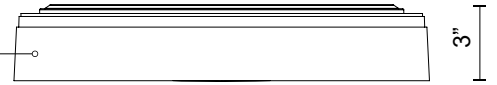

SPECIFICATION DETAILS

* For custom options, consult factory for details.

Fixture Dimensions	D15-3/4" x H3"
Light Source	AC LED Module
Wattage	31W
Total Lumens	2550lm
Delivered Lumens	BK/GD-1118lm
Voltage	120V
Color Temperature	3000K
CRI (Ra)	90CRI
Optional Color Temps	2700K - 5000K Available, Minimum Order Quantities Apply
LED Rated Life	50,000 hours
Dimming	100% - 10%, ELV Dimmer (Not Included)
Diffuser Details	Frosted Acrylic
Location	Dry
Warranty	5 Years

Exterior Finish
BK - Black
WH - White

Ø15-3/4"

Interior Finish
BK - Black
GD - Gold
WH - White
WT - Walnut