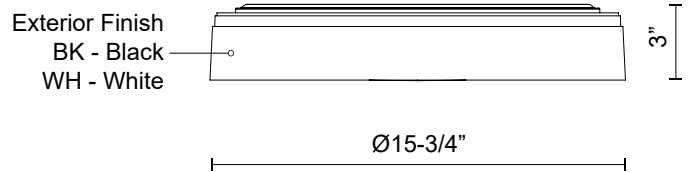

KUZCO

19054 28TH AVENUE
SURREY - BC V3Z 6M3
CANADA

WWW.KUZCOLIGHTING.COM

COMMENT