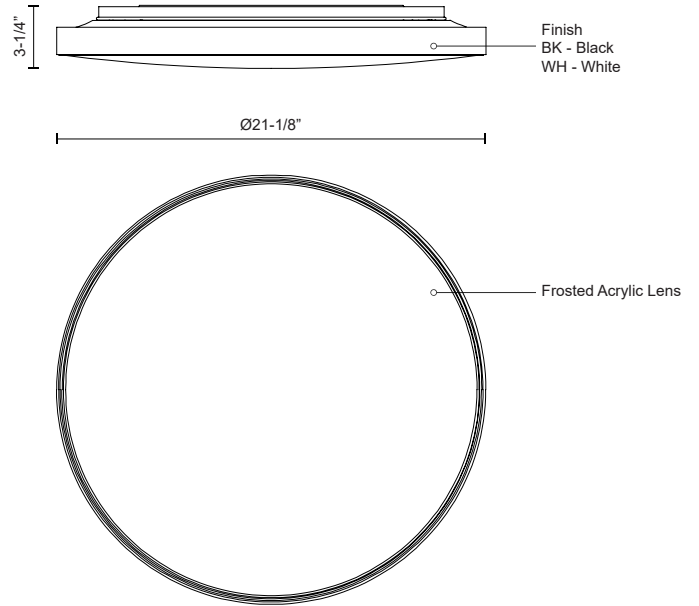

BRUNSWICK
FM43522
 FLUSH MOUNT

PROJECT

DESCRIPTION

Circular steel base with polymeric body, frosted acrylic lens, glossy body and matte painted base

FM43522-BK
Black

FM43522-WH
White

SPECIFICATION DETAILS

* For custom options, consult factory for details.

Fixture Dimensions	D21-1/8" x H3-1/4"
Light Source	AC LED Module
Wattage	43W
Total Lumens	3765lm
Delivered Lumens	BK-2795lm*; WH-3240lm*;
Voltage	120V
Color Temperature	3000K
CRI (Ra)	90CRI
Optional Color Temps	2700K - 5000K Available, Minimum Order Quantities Apply
LED Rated Life	50,000 hours
Dimming	100% - 10%, ELV Dimmer (Not Included)
Diffuser Details	Frosted acrylic diffuser
Location	Dry
Compliance	Energy Star; T24-JA8;
Warranty	5 Years
Mounting Style	All Orientation; Ceiling and Wall;
CEC Title 24 JA8	Yes, JA8-19
Energy Star Certified	Energy Star Compliant