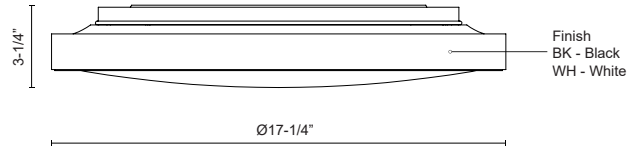

BRUNSWICK FM43518-5CCT

FLUSH MOUNT

PROJECT

SPECIFICATION DETAILS

Fixture Dimensions	D17-1/4" x H3-1/4"
Light Source	AC LED Module
Wattage	30W
Total Lumens	2550lm
Delivered Lumens	WH-1647lm
Voltage	120V
Color Temperature	Selectable CCT 2700K/3000K/3500K/4000K/5000K
CRI (Ra)	90CRI
LED Rated Life	50,000 hours
Dimming	100% - 10%, ELV Dimmer (Not Included)
Diffuser Details	Frosted acrylic diffuser
Location	Dry
Illumination Direction	Downlight
Mounting Style	All Orientation; Ceiling and Wall;
CEC Title 24 JA8	Yes, JA8-2022
Paint Finish	WH01

* For custom options, consult factory for details.

* For warranty information, please visit www.kuzcolighting.com/warranty

DESCRIPTION

Circular steel base with polymeric body, frosted acrylic lens, glossy body and matte painted base

KUZCO

CANADA: 19054 28TH AVENUE - SURREY, BC V3Z 6M3

USA: 3035 E. LONE MOUNTAIN ROAD - LAS VEGAS, NV 89081

WWW.KUZCOLIGHTING.COM

© 2020 KUZCO LIGHTING. ALL RIGHTS RESERVED.

COMMENT