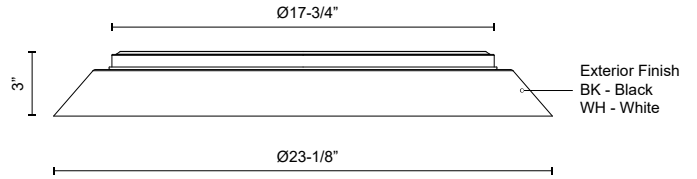

JASPER
FM43423
FLUSH MOUNT

PROJECT

SPECIFICATION DETAILS

Fixture Dimensions	D23-1/8" x H3"
Light Source	AC LED Module
Wattage	45W
Total Lumens	3565lm
Delivered Lumens	2555lm
Voltage	120V
Color Temperature	3000K
CRI (Ra)	90CRI
Optional Color Temps	2700K - 5000K Available, Minimum Order Quantities Apply
LED Rated Life	50,000 hours
Dimming	100% - 10%, ELV Dimmer (Not Included)
Diffuser Details	Frosted acrylic diffuser
Location	Dry
Mounting Style	All Orientation; Ceiling and Wall;
CEC Title 24 JA8	Yes, JA8-2022
Energy Star Certified	Energy Star Compliant
Paint Finish	BK01; GD01; WH01;

* For custom options, consult factory for details.

* For warranty information, please visit www.kuzcolighting.com/warranty

DESCRIPTION

Designed to be decorative in any space, the oversized metallic frames, available in black, white and gold, add artistic flair to its sleek design

KUZCO

CANADA: 19054 28TH AVENUE - SURREY, BC V3Z 6M3
USA: 3035 E. LONE MOUNTAIN ROAD - LAS VEGAS, NV 89081

WWW.KUZCOLIGHTING.COM

© 2021 KUZCO LIGHTING. ALL RIGHTS RESERVED.

COMMENT