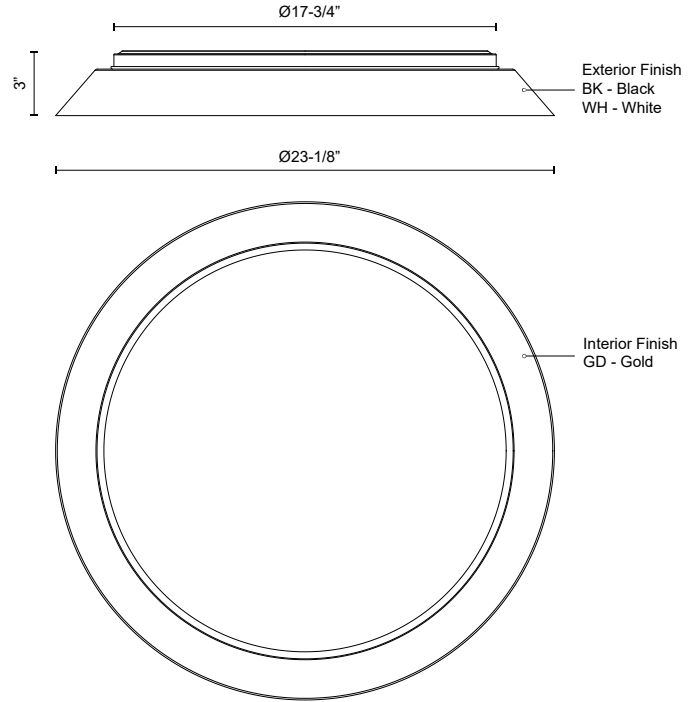

**JASPER
FM43423
FLUSH MOUNT**

PROJECT

DESCRIPTION

Designed to be decorative in any space, the oversized metallic frames, available in black, white and gold, add artistic flair to its sleek design

FM43423-BK/GD
Black/Gold

FM43423-WH/GD
White/Gold

SPECIFICATION DETAILS

* For custom options, consult factory for details.

Fixture Dimensions	D23-1/8" x H3"
Light Source	AC LED Module
Wattage	42W
Total Lumens	3570lm*
Delivered Lumens	2310lm*
Voltage	120V
Color Temperature	3000K
CRI (Ra)	90CRI
Optional Color Temps	2700K - 5000K Available, Minimum Order Quantities Apply
LED Rated Life	50,000 hours
Dimming	100% - 10%, ELV Dimmer (Not Included)
Diffuser Details	Frosted Acrylic
Location	Dry
Warranty	5 Years