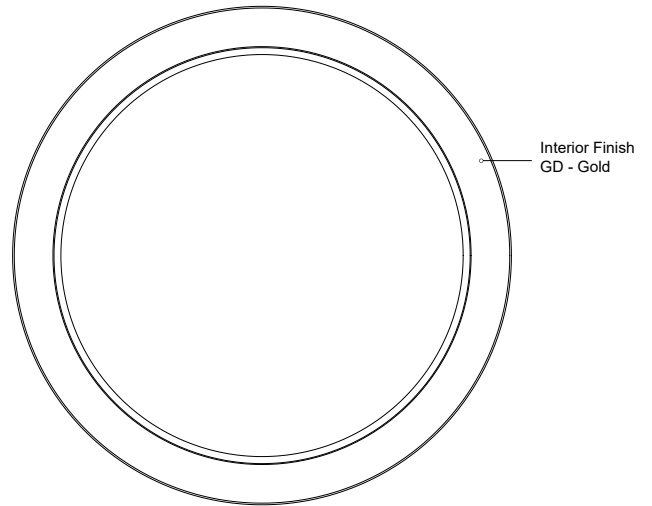

JASPER
FM43423
FLUSH MOUNT

PROJECT

SPECIFICATION DETAILS

Fixture Dimensions	D23-1/8" x H3"
Light Source	AC LED Module
Wattage	45W
Total Lumens	3565lm
Delivered Lumens	2555lm
Voltage	120V
Color Temperature	3000K
CRI (Ra)	90CRI
Optional Color Temps	2700K - 5000K Available, Minimum Order Quantities Apply
LED Rated Life	50,000 hours
Dimming	100% - 10%, ELV Dimmer (Not Included)
Diffuser Details	Frosted acrylic diffuser
Location	Dry
Mounting Style	All Orientation; Ceiling and Wall;
CEC Title 24 JA8	Yes, JA8-2022
Energy Star Certified	Energy Star Compliant
Paint Finish	BK01; GD01; WH01;

* For custom options, consult factory for details.

* For warranty information, please visit www.kuzcolighting.com/warranty

DESCRIPTION

Designed to be decorative in any space, the oversized metallic frames, available in black, white and gold, add artistic flair to its sleek design

KUZCO

CANADA: 19054 28TH AVENUE - SURREY, BC V3Z 6M3
USA: 3035 E. LONE MOUNTAIN ROAD - LAS VEGAS, NV 89081

WWW.KUZCOLIGHTING.COM

© 2021 KUZCO LIGHTING. ALL RIGHTS RESERVED.

COMMENT