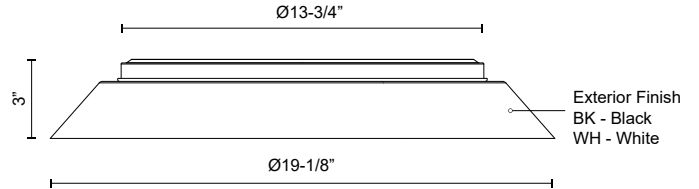

JASPER
FM43419-5CCT
FLUSH MOUNT

PROJECT

SPECIFICATION DETAILS

Fixture Dimensions	D19-1/8" x H3"
Light Source	AC LED Module
Wattage	30W
Total Lumens	2550lm
Delivered Lumens	1594lm
Voltage	120V
Color Temperature	Selectable CCT 2700K/3000K/3500K/4000K/5000K
CRI (Ra)	90CRI
LED Rated Life	50,000 hours
Dimming	100% - 10%, ELV Dimmer (Not Included)
Diffuser Details	Frosted acrylic diffuser
Location	Dry
Illumination Direction	Downlight
Mounting Style	All Orientation; Ceiling and Wall;
CEC Title 24 JA8	Yes, JA8-2022
Paint Finish	GD01; WH01;

* For custom options, consult factory for details.

* For warranty information, please visit www.kuzcolighting.com/warranty

DESCRIPTION

Designed to be decorative in any space, the oversized metallic frames, available in white and gold or black and gold, add artistic flair to its sleek design

KUZCO

CANADA: 19054 28TH AVENUE - SURREY, BC V3Z 6M3
USA: 3035 E. LONE MOUNTAIN ROAD - LAS VEGAS, NV 89081

WWW.KUZCOLIGHTING.COM

© 2021 KUZCO LIGHTING. ALL RIGHTS RESERVED.

COMMENT