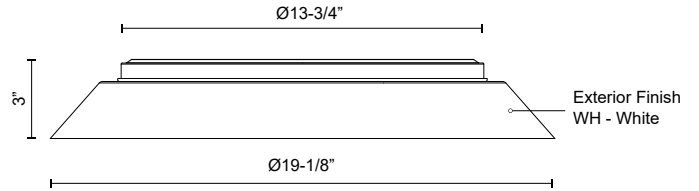

JASPER
FM43419
FLUSH MOUNT

PROJECT

SPECIFICATION DETAILS

Fixture Dimensions	D19-1/8" x H3"
Light Source	AC LED Module
Wattage	32W
Total Lumens	2550lm
Delivered Lumens	1640lm
Voltage	120V
Color Temperature	3000K
CRI (Ra)	90CRI
Optional Color Temps	2700K - 5000K Available, Minimum Order Quantities Apply
LED Rated Life	50,000 hours
Dimming	100% - 10%, ELV Dimmer (Not Included)
Diffuser Details	Frosted acrylic diffuser
Location	Dry
Mounting Style	All Orientation; Ceiling and Wall;
CEC Title 24 JA8	Yes, JA8-2022
Energy Star Certified	Energy Star Compliant
Paint Finish	GD01; WH01;

* For custom options, consult factory for details.

* For warranty information, please visit www.kuzcolighting.com/warranty

DESCRIPTION

Designed to be decorative in any space, the oversized metallic frames, available in white and gold, add artistic flair to its sleek design

KUZCO

CANADA: 19054 28TH AVENUE - SURREY, BC V3Z 6M3
USA: 3035 E. LONE MOUNTAIN ROAD - LAS VEGAS, NV 89081

WWW.KUZCOLIGHTING.COM

© 2021 KUZCO LIGHTING. ALL RIGHTS RESERVED.

COMMENT