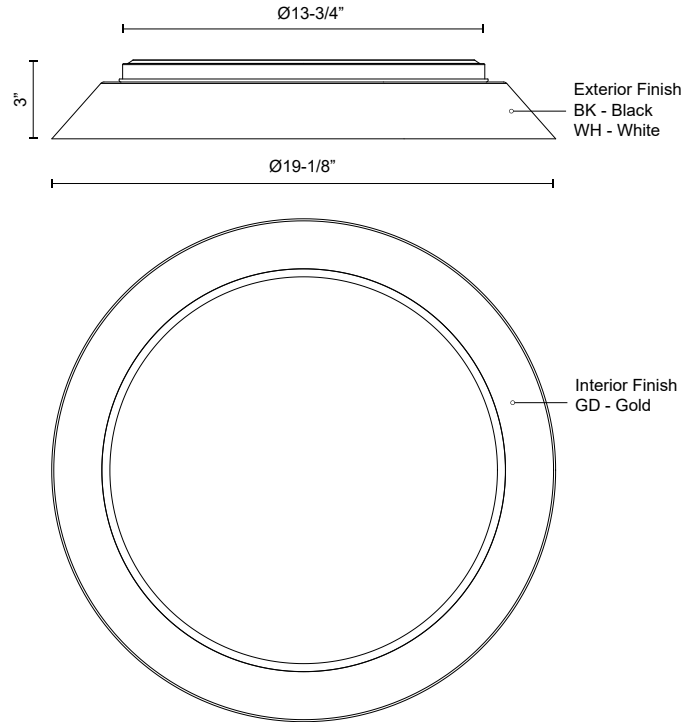

FM43419-BK/GD  
 Black/Gold

FM43419-WH/GD  
 White/Gold

**SPECIFICATION DETAILS**

\* For custom options, consult factory for details.

<b>Fixture Dimensions</b>	D19-1/8" x H3"
<b>Light Source</b>	AC LED Module
<b>Wattage</b>	30W
<b>Total Lumens</b>	2550lm
<b>Delivered Lumens</b>	1650lm*
<b>Voltage</b>	120V
<b>Color Temperature</b>	3000K
<b>CRI (Ra)</b>	90CRI
<b>Optional Color Temps</b>	2700K - 5000K Available, Minimum Order Quantities Apply
<b>LED Rated Life</b>	50,000 hours
<b>Dimming</b>	100% - 10%, ELV Dimmer (Not Included)
<b>Diffuser Details</b>	Frosted Acrylic
<b>Location</b>	Dry
<b>Warranty</b>	5 Years