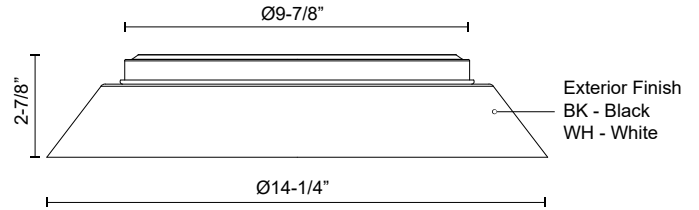

FM43414-WH/GD  
 White/Gold

FM43414-BK/GD  
 Black/Gold

**SPECIFICATION DETAILS**

\* For custom options, consult factory for details.

<b>Fixture Dimensions</b>	D14-1/4" x H2-7/8"
<b>Light Source</b>	AC LED Module
<b>Wattage</b>	17W
<b>Total Lumens</b>	1355lm
<b>Delivered Lumens</b>	775lm*
<b>Voltage</b>	120V
<b>Color Temperature</b>	3000K
<b>CRI (Ra)</b>	90CRI
<b>Optional Color Temps</b>	2700K - 5000K Available, Minimum Order Quantities Apply
<b>LED Rated Life</b>	50,000 hours
<b>Dimming</b>	100% - 10%, ELV Dimmer (Not Included)
<b>Diffuser Details</b>	Frosted acrylic diffuser
<b>Location</b>	Dry
<b>Compliance</b>	Energy Star; T24-JA8;
<b>Warranty</b>	5 Years
<b>Mounting Style</b>	All Orientation; Ceiling and Wall;
<b>CEC Title 24 JA8</b>	Yes, JA8-19
<b>Energy Star Certified</b>	Energy Star Compliant