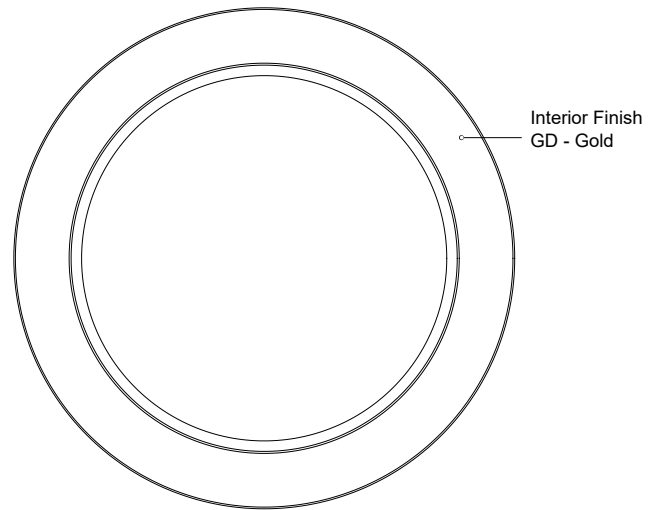

**JASPER**  
**FM43414**  
 FLUSH MOUNT

PROJECT

**DESCRIPTION**

Designed to be decorative in any space, the oversized metallic frames, available in black, white and gold, add artistic flair to its sleek design

FM43414-WH/GD  
 White/Gold

FM43414-BK/GD  
 Black/Gold

**SPECIFICATION DETAILS**

\* For custom options, consult factory for details.

<b>Fixture Dimensions</b>	D14-1/4" x H2-7/8"
<b>Light Source</b>	AC LED Module
<b>Wattage</b>	17W
<b>Total Lumens</b>	1355lm
<b>Delivered Lumens</b>	775lm*
<b>Voltage</b>	120V
<b>Color Temperature</b>	3000K
<b>CRI (Ra)</b>	90CRI
<b>Optional Color Temps</b>	2700K - 5000K Available, Minimum Order Quantities Apply
<b>LED Rated Life</b>	50,000 hours
<b>Dimming</b>	100% - 10%, ELV Dimmer (Not Included)
<b>Diffuser Details</b>	Frosted acrylic diffuser
<b>Location</b>	Dry
<b>Compliance</b>	Energy Star; T24-JA8;
<b>Warranty</b>	5 Years
<b>Mounting Style</b>	All Orientation; Ceiling and Wall;
<b>CEC Title 24 JA8</b>	Yes, JA8-19
<b>Energy Star Certified</b>	Energy Star Compliant