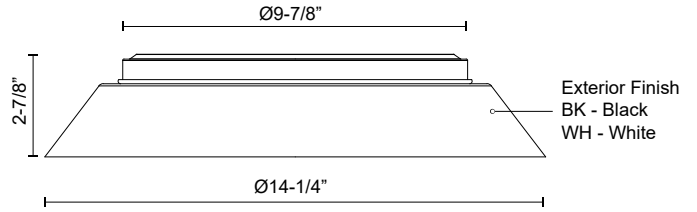

FM43414-BK/GD  
 Black/Gold

FM43414-WH/GD  
 White/Gold

**SPECIFICATION DETAILS**

\* For custom options, consult factory for details.

<b>Fixture Dimensions</b>	D14-1/4" x H2-7/8"
<b>Light Source</b>	AC LED Module
<b>Wattage</b>	16W
<b>Total Lumens</b>	1360lm*
<b>Delivered Lumens</b>	880lm*
<b>Voltage</b>	120V
<b>Color Temperature</b>	3000K
<b>CRI (Ra)</b>	90CRI
<b>Optional Color Temps</b>	2700K - 5000K Available, Minimum Order Quantities Apply
<b>LED Rated Life</b>	50,000 hours
<b>Dimming</b>	100% - 10%, ELV Dimmer (Not Included)
<b>Diffuser Details</b>	Frosted Acrylic
<b>Location</b>	Dry
<b>Warranty</b>	5 Years