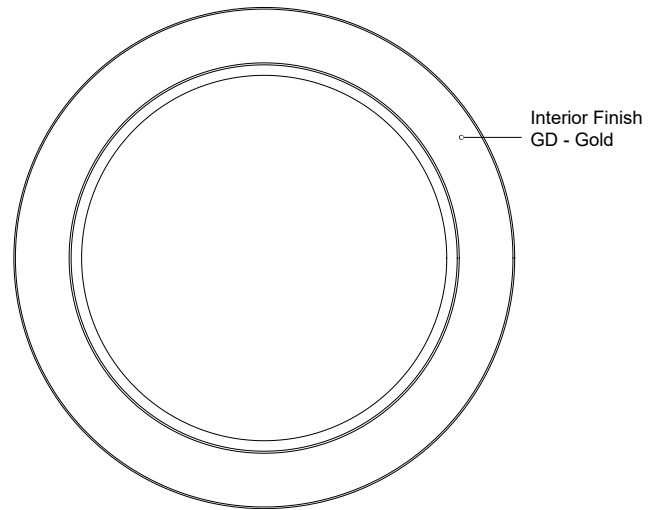

**JASPER**  
**FM43414**  
 FLUSH MOUNT

PROJECT

**DESCRIPTION**

Designed to be decorative in any space, the oversized metallic frames, available in black, white and gold, add artistic flair to its sleek design

FM43414-BK/GD  
 Black/Gold

FM43414-WH/GD  
 White/Gold

**SPECIFICATION DETAILS**

\* For custom options, consult factory for details.

<b>Fixture Dimensions</b>	D14-1/4" x H2-7/8"
<b>Light Source</b>	AC LED Module
<b>Wattage</b>	16W
<b>Total Lumens</b>	1360lm*
<b>Delivered Lumens</b>	880lm*
<b>Voltage</b>	120V
<b>Color Temperature</b>	3000K
<b>CRI (Ra)</b>	90CRI
<b>Optional Color Temps</b>	2700K - 5000K Available, Minimum Order Quantities Apply
<b>LED Rated Life</b>	50,000 hours
<b>Dimming</b>	100% - 10%, ELV Dimmer (Not Included)
<b>Diffuser Details</b>	Frosted Acrylic
<b>Location</b>	Dry
<b>Warranty</b>	5 Years