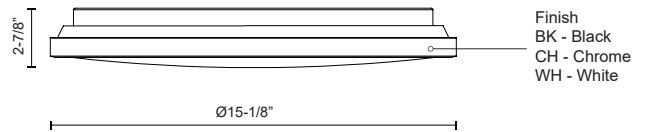

## DESCRIPTION

Circular steel base with polymeric body, frosted acrylic lens. Available in chrome, white or black finish.

Finish  
BK - Black  
CH - Chrome  
WH - White

## SPECIFICATION DETAILS

<b>Fixture Dimensions</b>	D15-1/8" x H2-7/8"
<b>Light Source</b>	AC LED Module
<b>Wattage</b>	30W
<b>Total Lumens</b>	2550lm
<b>Delivered Lumens</b>	BK-1463lm; CH-1476lm;
<b>Voltage</b>	120V
<b>Color Temperature</b>	Selectable CCT 2700K/3000K/3500K/4000K/5000K
<b>CRI (Ra)</b>	90CRI
<b>LED Rated Life</b>	50,000 hours
<b>Dimming</b>	100% - 10%, ELV Dimmer (Not Included)
<b>Diffuser Details</b>	Frosted acrylic diffuser
<b>Location</b>	Dry
<b>Illumination Direction</b>	Downlight
<b>Mounting Style</b>	All Orientation; Ceiling and Wall;
<b>CEC Title 24 JA8</b>	Yes, JA8-2022
<b>Paint Finish</b>	BK01; CH01;