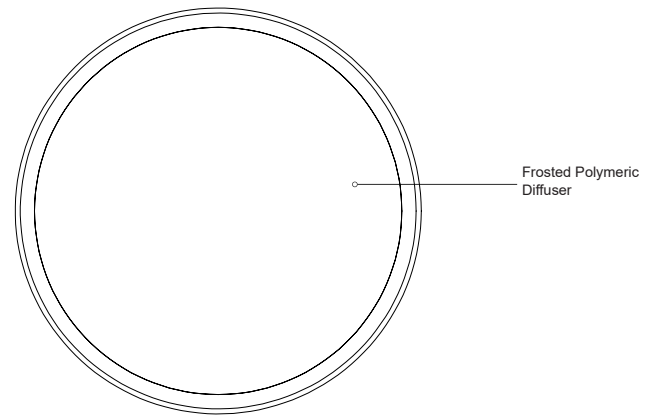

## DESCRIPTION

Circular steel base with polymeric body, frosted acrylic lens. Available in chrome, white or black finish.

Finish  
BK - Black  
CH - Chrome  
WH - White

## SPECIFICATION DETAILS

<b>Fixture Dimensions</b>	D15-1/8" x H2-7/8"
<b>Light Source</b>	AC LED Module
<b>Wattage</b>	30W
<b>Total Lumens</b>	2550lm
<b>Delivered Lumens</b>	BK-1463lm; CH-1476lm;
<b>Voltage</b>	120V
<b>Color Temperature</b>	Selectable CCT 2700K/3000K/3500K/4000K/5000K
<b>CRI (Ra)</b>	90CRI
<b>LED Rated Life</b>	50,000 hours
<b>Dimming</b>	100% - 10%, ELV Dimmer (Not Included)
<b>Diffuser Details</b>	Frosted acrylic diffuser
<b>Location</b>	Dry
<b>Illumination Direction</b>	Downlight
<b>Mounting Style</b>	All Orientation; Ceiling and Wall;
<b>CEC Title 24 JA8</b>	Yes, JA8-2022
<b>Paint Finish</b>	BK01; CH01;