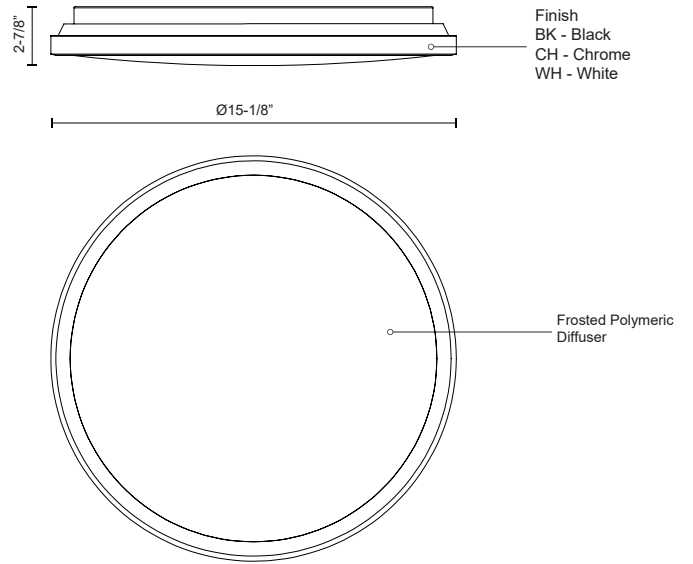

**BROOK
FM43315
FLUSH MOUNT**

PROJECT

DESCRIPTION

Circular steel base with polymeric body, frosted acrylic lens. Available in chrome, black or white finish.

FM43315-CH
Chrome

FM43315-WH
White

FM43315-BK
Black

SPECIFICATION DETAILS

* For custom options, consult factory for details.

Fixture Dimensions	D15-1/8" x H2-7/8"
Light Source	AC LED Module
Total Lumens	2550lm
Wattage	32W
Delivered Lumens	CH-1540lm
Voltage	120V
Color Temperature	3000K
CRI (Ra)	90CRI
Optional Color Temps	2700K - 5000K Available, Minimum Order Quantities Apply
LED Rated Life	50,000 hours
Dimming	100% - 10%, ELV Dimmer (Not Included)
Diffuser Details	Frosted acrylic diffuser
Location	Dry
Compliance	Energy Star; T24-JA8;
Warranty	5 Years
Mounting Style	All Orientation; Ceiling and Wall;
CEC Title 24 JA8	Yes, JA8-19
Energy Star Certified	CH - Energy Star Compliant