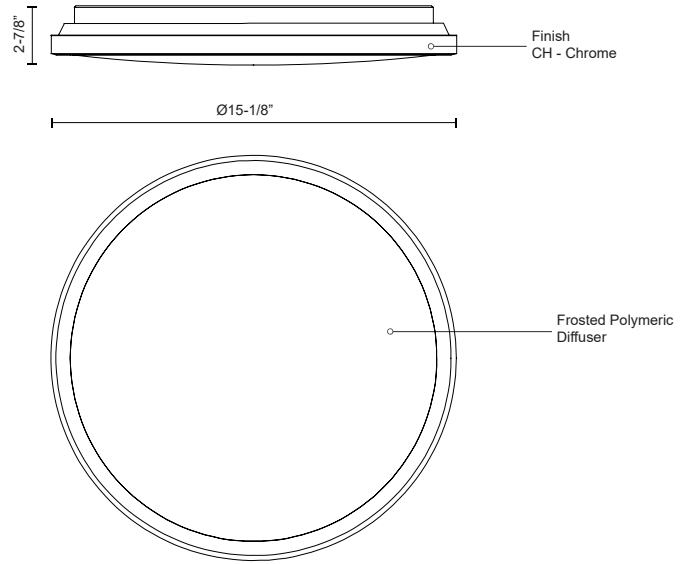

**BROOK  
FM43315  
FLUSH MOUNT**

PROJECT

**DESCRIPTION**

Circular steel base with polymeric body, frosted acrylic lens, chrome plated finish

FM43315-CH  
Chrome

**SPECIFICATION DETAILS**

\* For custom options, consult factory for details.

<b>Fixture Dimensions</b>	D15-1/8" x H2-7/8"
<b>Light Source</b>	LED
<b>Wattage</b>	30W
<b>Total Lumens</b>	2550lm
<b>Delivered Lumens</b>	1375lm*
<b>Voltage</b>	120V
<b>Color Temperature</b>	3000K
<b>CRI (Ra)</b>	>90
<b>Optional Color Temps</b>	2700K - 5000K Available, Minimum Order Quantities Apply
<b>LED Rated Life</b>	50,000 hours
<b>Dimming</b>	100% - 10%, ELV Dimmer (Not Included)
<b>Diffuser Details</b>	Frosted Polymeric Diffuser
<b>Location</b>	Dry
<b>Warranty</b>	5 Years