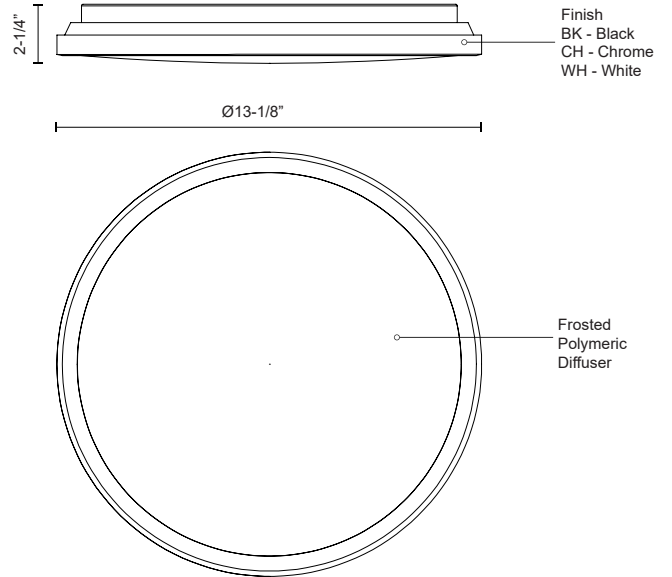

**BROOK  
FM43313  
FLUSH MOUNT**

PROJECT

**DESCRIPTION**

Circular steel base with polymeric body, frosted acrylic lens. Available in chrome, black or white finish.

FM43313-BK  
Black

FM43313-WH  
White

FM43313-CH  
Chrome

**SPECIFICATION DETAILS**

\* For custom options, consult factory for details.

<b>Fixture Dimensions</b>	D13-1/8" x H2-1/4"
<b>Light Source</b>	AC LED Module
<b>Wattage</b>	26W
<b>Total Lumens</b>	2040lm
<b>Delivered Lumens</b>	CH-1330lm
<b>Voltage</b>	120V
<b>Color Temperature</b>	3000K
<b>CRI (Ra)</b>	90CRI
<b>Optional Color Temps</b>	2700K - 5000K Available, Minimum Order Quantities Apply
<b>LED Rated Life</b>	50,000 hours
<b>Dimming</b>	100% - 10%, ELV Dimmer (Not Included)
<b>Diffuser Details</b>	Frosted acrylic diffuser
<b>Location</b>	Dry
<b>Compliance</b>	Energy Star; T24-JA8;
<b>Warranty</b>	5 Years
<b>Mounting Style</b>	All Orientation; Ceiling and Wall;
<b>CEC Title 24 JA8</b>	Yes, JA8-19
<b>Energy Star Certified</b>	CH - Energy Star Compliant