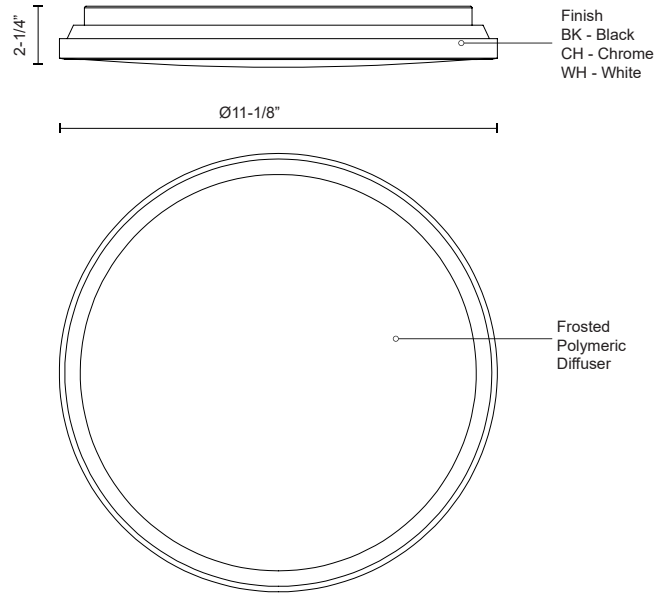

**BROOK
FM43311**
FLUSH MOUNT

PROJECT

DESCRIPTION

Circular steel base with polymeric body, frosted acrylic lens. Available in chrome, black or white finish.

FM43311-CH
Chrome

FM43311-BK
Black

FM43311-WH
White

SPECIFICATION DETAILS

* For custom options, consult factory for details.

Fixture Dimensions	D11-1/8" x H2-1/4"
Light Source	AC LED Module
Wattage	17W
Total Lumens	1355lm
Delivered Lumens	CH-800lm
Voltage	120V
Color Temperature	3000K
CRI (Ra)	90CRI
Optional Color Temps	2700K - 5000K Available, Minimum Order Quantities Apply
LED Rated Life	50,000 hours
Dimming	100% - 10%, ELV Dimmer (Not Included)
Diffuser Details	Frosted acrylic diffuser
Location	Dry
Compliance	Energy Star; T24-JA8;
Warranty	5 Years
Mounting Style	All Orientation; Ceiling and Wall;
CEC Title 24 JA8	Yes, JA8-19
Energy Star Certified	CH - Energy Star Compliant