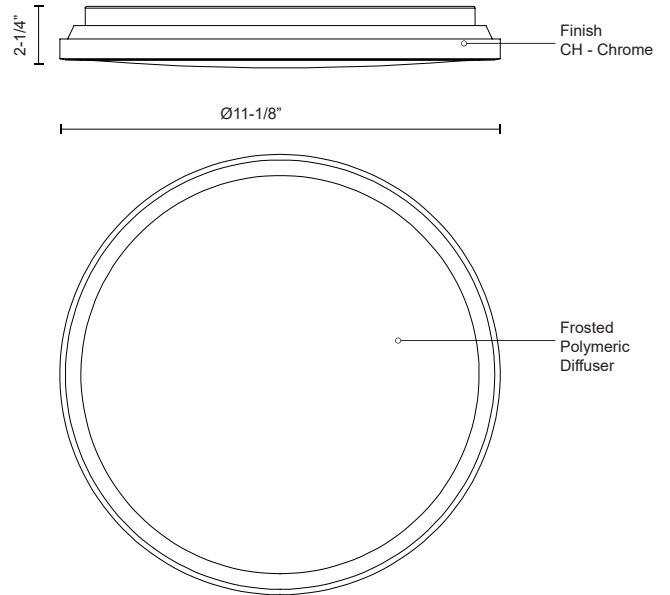

**BROOK
FM43311**
FLUSH MOUNT

PROJECT

DESCRIPTION

Circular steel base with polymeric body, frosted acrylic lens, chrome plated finish

FM43311-CH
Chrome

SPECIFICATION DETAILS

* For custom options, consult factory for details.

Fixture Dimensions	D11-1/8" x H2-1/4"
Light Source	LED
Wattage	16W
Total Lumens	1360lm*
Delivered Lumens	735lm*
Voltage	120V
Color Temperature	3000K
CRI (Ra)	>90
Optional Color Temps	2700K - 5000K Available, Minimum Order Quantities Apply
LED Rated Life	50,000 hours
Dimming	100% - 10%, ELV Dimmer (Not Included)
Diffuser Details	Frosted Polymeric Diffuser
Location	Dry
Warranty	5 Years